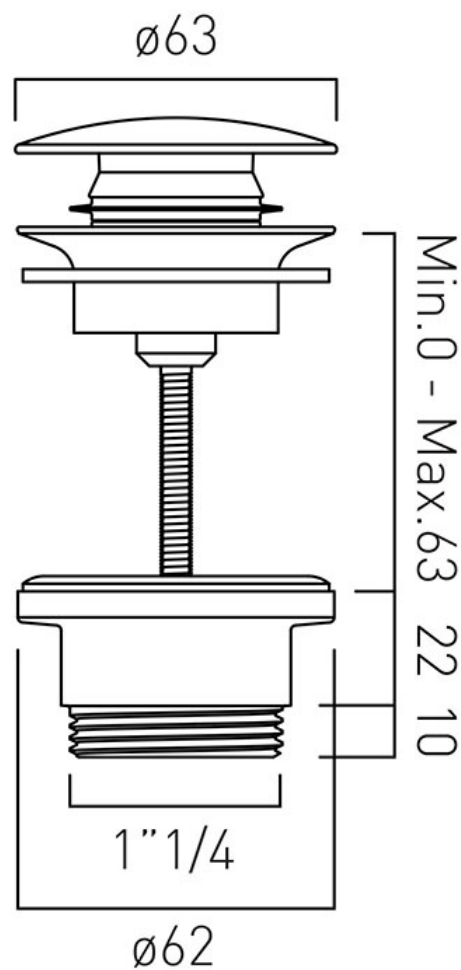

SPECIFICATION SHEET

COLLECTION:

PRODUCT CODE: WG-395-C/P

DESCRIPTION:

Universal basin waste with all brass housing and cap

Durable soft-press polymer clic-clac mechanism tested to 60,000 cycles, equivalent to 30 years of use

Easily converted from a clic-clac to a free-flow waste using the components supplied

Suitable for all basins whether slotted or unslotted

The cap can be easily unscrewed for cleaning

FINISH:

Chrome

tel: 01934 744466
email: sales@vado.com
www.vado.com

where inspiration flows
taps | showering | accessories

TECHNICAL DRAWING

COLLECTION:

PRODUCT CODE: WG-395-C/P

tel: 01934 744466
email: sales@vado.com
www.vado.com

where inspiration flows
taps | showering | accessories