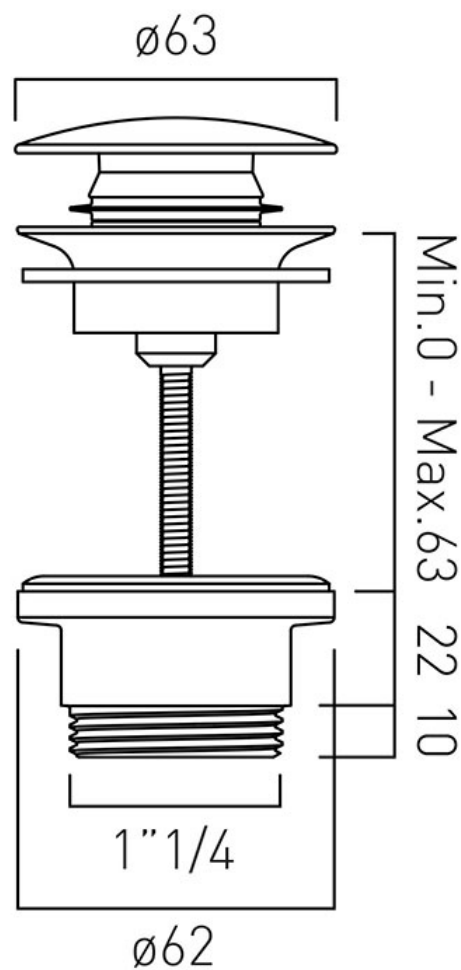

TECHNICAL DRAWING

COLLECTION:

PRODUCT CODE: WG-395-C/P

tel: 01934 744466
email: sales@vado.com
www.vado.com

where inspiration flows
taps | showering | accessories