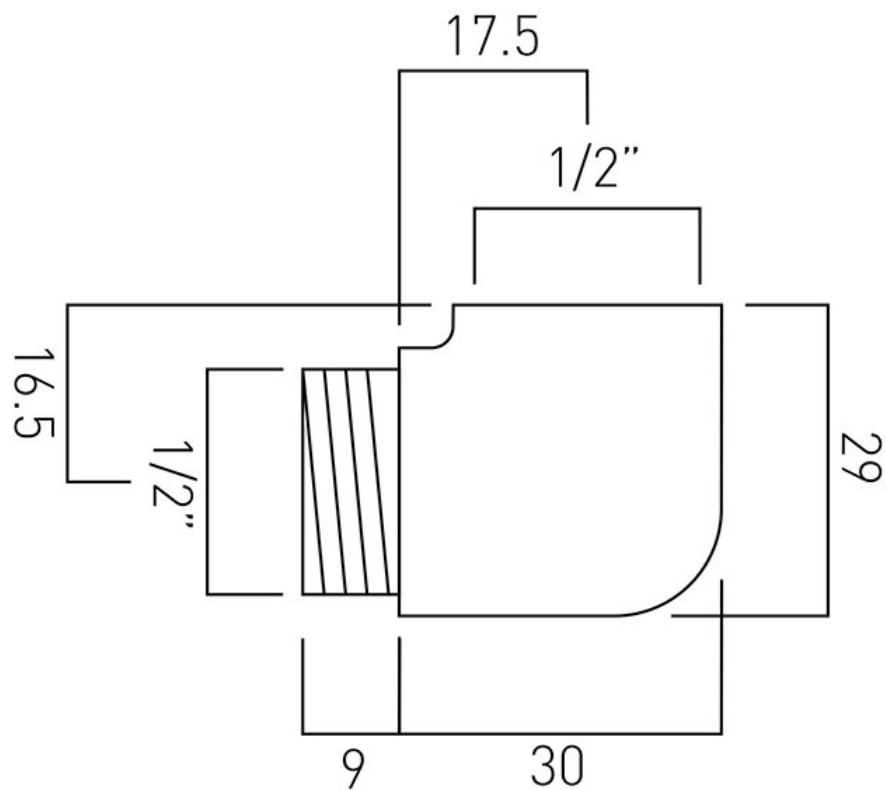

TECHNICAL DRAWING

COLLECTION:

PRODUCT CODE: WG-130ELBOW-C/P

tel: 01934 744466
email: sales@vado.com
www.vado.com

where inspiration flows
taps | showering | accessories