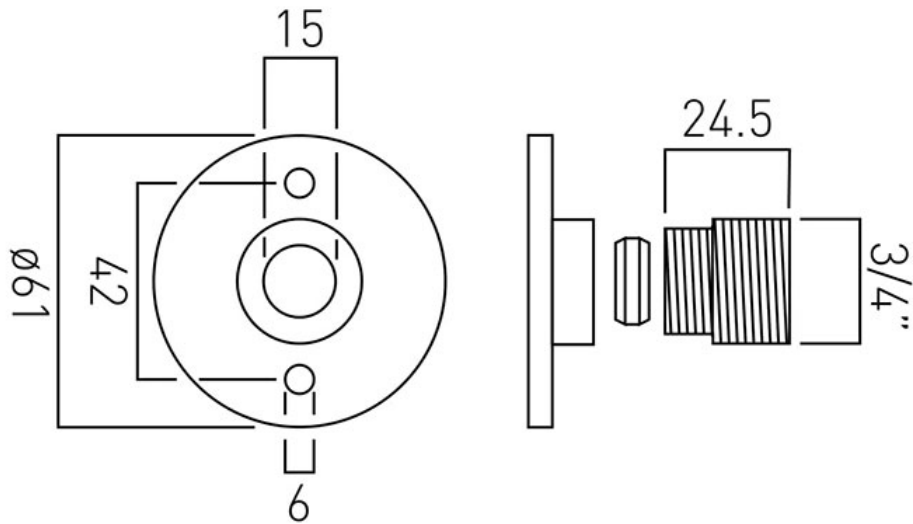

SPECIFICATION SHEET

COLLECTION:

PRODUCT CODE: WG-049BRACK+SHR-C/P

DESCRIPTION:

pair of shower elbows with shrouds
wall mounted
15mm compression connection

FINISH:

Chrome

MINIMUM OPERATING PRESSURE:

N/A

tel: 01934 744466
email: sales@vado.com
www.vado.com

where inspiration flows
taps | showering | accessories

TECHNICAL DRAWING

COLLECTION:

PRODUCT CODE: WG-049BRACK+SHR-C/P

tel: 01934 744466
email: sales@vado.com
www.vado.com