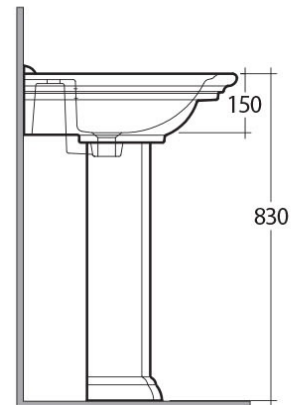

RAK-WASHINGTON

Wash basin | Pedestal

RAK
CERAMICS

Technical specifications

Dimensions:	760 x 540 mm
Weight:	31 Kg
Color:	Alpine White, Ivory
Shape of basin:	Rounded Rectangle
Overflow hole:	yes
Suites:	RAK-WASHINGTON

Code	Name
WT0102AWHA	WASHINGTON PEDESTAL
WT0401AWHA	WASHINGTON WASH BASIN 76CM

Dimensions: All measurements are in millimeters and are subject to normal manufacturing variations.
Note: Due to a continuing development programme to improve design and performance, the manufacturer reserves all rights to vary specifications without prior information.
Please note accessories are for photographic use only.