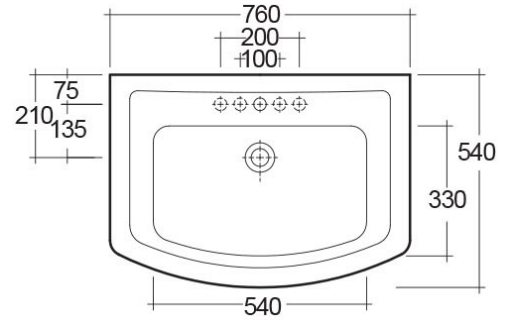

RAK-WASHINGTON

Wash basin | Pedestal

RAK
CERAMICS

Technical specifications

Dimensions:	760 x 540 mm
Weight:	31 Kg
Color:	Alpine White, Ivory
Shape of basin:	Rounded Rectangle
Overflow hole:	yes
Suites:	RAK-WASHINGTON

Code	Name
WT0102AWHA	WASHINGTON PEDESTAL
WT0401AWHA	WASHINGTON WASH BASIN 76CM

Dimensions: All measurements are in millimeters and are subject to normal manufacturing variations.
Note: Due to a continuing development programme to improve design and performance, the manufacturer reserves all rights to vary specifications without prior information.
Please note accessories are for photographic use only.