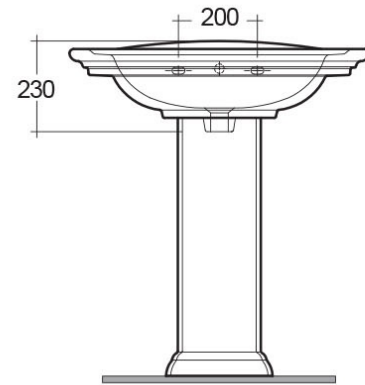

RAK-WASHINGTON

Wash basin | Pedestal

RAK
CERAMICS

Technical specifications

Dimensions:	760 x 540 mm
Weight:	31 Kg
Color:	Alpine White, Ivory
Shape of basin:	Rounded Rectangle
Overflow hole:	yes
Suites:	RAK-WASHINGTON

Code	Name
WT0102AWHA	WASHINGTON PEDESTAL
WT0401AWHA	WASHINGTON WASH BASIN 76CM

Dimensions: All measurements are in millimeters and are subject to normal manufacturing variations.
Note: Due to a continuing development programme to improve design and performance, the manufacturer reserves all rights to vary specifications without prior information.
Please note accessories are for photographic use only.