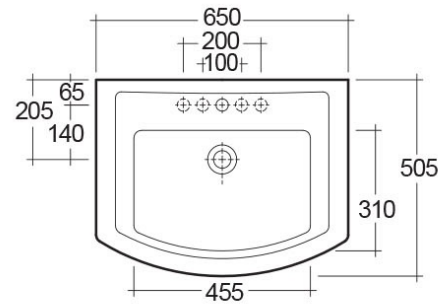

### Technical specifications

Dimensions:	650 x 505 mm
Weight:	29 Kg
Color:	Alpine White, Ivory
Shape of basin:	Rounded Rectangle
Overflow hole:	yes
Suites:	<a href="#">RAK-WASHINGTON</a>

Code	Name
WT0102AWHA	WASHINGTON PEDESTAL
WT0101AWHA	WASHINGTON WASH BASIN 65CM

Dimensions: All measurements are in millimeters and are subject to normal manufacturing variations.  
Note: Due to a continuing development programme to improve design and performance, the manufacturer reserves all rights to vary specifications without prior information.  
Please note accessories are for photographic use only.