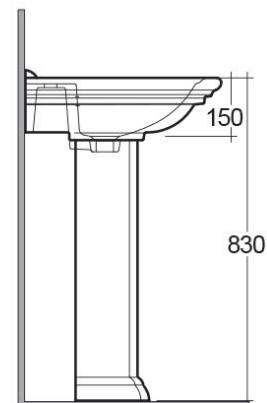

### Technical specifications

Dimensions:	650 x 505 mm
Weight:	29 Kg
Color:	Alpine White, Ivory
Shape of basin:	Rounded Rectangle
Overflow hole:	yes
Suites:	<a href="#">RAK-WASHINGTON</a>

Code	Name
WT0102AWHA	WASHINGTON PEDESTAL
WT0101AWHA	WASHINGTON WASH BASIN 65CM

Dimensions: All measurements are in millimeters and are subject to normal manufacturing variations.  
Note: Due to a continuing development programme to improve design and performance, the manufacturer reserves all rights to vary specifications without prior information.  
Please note accessories are for photographic use only.