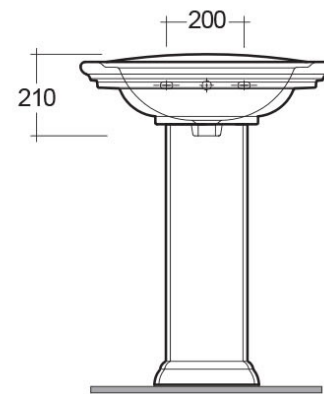

## Wash basin | Pedestal

**RAK**  
CERAMICS

### Technical specifications

Dimensions:	650 x 505 mm
Weight:	29 Kg
Color:	Alpine White, Ivory
Shape of basin:	Rounded Rectangle
Overflow hole:	yes
Suites:	<a href="#">RAK-WASHINGTON</a>

Code	Name
WT0102AWHA	WASHINGTON PEDESTAL
WT0101AWHA	WASHINGTON WASH BASIN 65CM

Dimensions: All measurements are in millimeters and are subject to normal manufacturing variations.  
Note: Due to a continuing development programme to improve design and performance, the manufacturer reserves all rights to vary specifications without prior information.  
Please note accessories are for photographic use only.