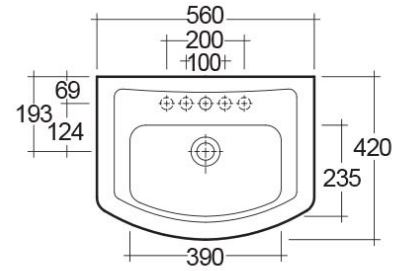

RAK-WASHINGTON

Wash basin | Pedestal

RAK
CERAMICS

Technical specifications

Dimensions:	560 x 420 mm
Weight:	23 Kg
Color:	Alpine White, Ivory
Shape of basin:	Rounded Rectangle
Overflow hole:	yes
Suites:	RAK-WASHINGTON

Code	Name
WT02AWHA	WASHINGTON PEDESTAL
WT0801AWHA	WASHINGTON WASH BASIN 56CM

Dimensions: All measurements are in millimeters and are subject to normal manufacturing variations.
Note: Due to a continuing development programme to improve design and performance, the manufacturer reserves all rights to vary specifications without prior information.
Please note accessories are for photographic use only.