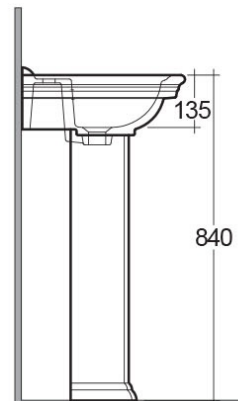

RAK-WASHINGTON

Wash basin | Pedestal

RAK
CERAMICS

Technical specifications

Dimensions:	560 x 420 mm
Weight:	23 Kg
Color:	Alpine White, Ivory
Shape of basin:	Rounded Rectangle
Overflow hole:	yes
Suites:	RAK-WASHINGTON

Code	Name
WT02AWHA	WASHINGTON PEDESTAL
WT0801AWHA	WASHINGTON WASH BASIN 56CM

Dimensions: All measurements are in millimeters and are subject to normal manufacturing variations.
Note: Due to a continuing development programme to improve design and performance, the manufacturer reserves all rights to vary specifications without prior information.
Please note accessories are for photographic use only.