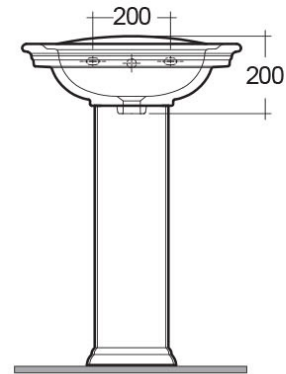

RAK-WASHINGTON

Wash basin | Pedestal

RAK
CERAMICS

Technical specifications

Dimensions:	560 x 420 mm
Weight:	23 Kg
Color:	Alpine White, Ivory
Shape of basin:	Rounded Rectangle
Overflow hole:	yes
Suites:	RAK-WASHINGTON

Code	Name
WT02AWHA	WASHINGTON PEDESTAL
WT0801AWHA	WASHINGTON WASH BASIN 56CM

Dimensions: All measurements are in millimeters and are subject to normal manufacturing variations.
Note: Due to a continuing development programme to improve design and performance, the manufacturer reserves all rights to vary specifications without prior information.
Please note accessories are for photographic use only.