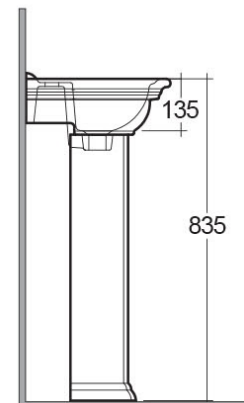

### Technical specifications

Dimensions: 460 x 375 mm

Weight: 21 Kg

Color: Alpine White, Ivory

Shape of basin: Rounded Rectangle

Overflow hole: yes

Suites: [RAK-WASHINGTON](#)

Code	Name
WT02AWHA	WASHINGTON PEDESTAL
WT0701AWHA	WASHINGTON WASH BASIN 46CM

Dimensions: All measurements are in millimeters and are subject to normal manufacturing variations.  
Note: Due to a continuing development programme to improve design and performance, the manufacturer reserves all rights to vary specifications without prior information.  
Please note accessories are for photographic use only.