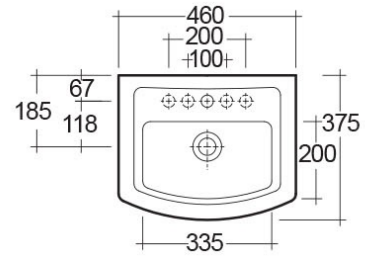

### Technical specifications

Dimensions: 460 x 375 mm

Weight: 21 Kg

Color: Alpine White, Ivory

Shape of basin: Rounded Rectangle

Overflow hole: yes

Suites: [RAK-WASHINGTON](#)

Code	Name
WT02AWHA	WASHINGTON PEDESTAL
WT0701AWHA	WASHINGTON WASH BASIN 46CM

Dimensions: All measurements are in millimeters and are subject to normal manufacturing variations.  
Note: Due to a continuing development programme to improve design and performance, the manufacturer reserves all rights to vary specifications without prior information.  
Please note accessories are for photographic use only.