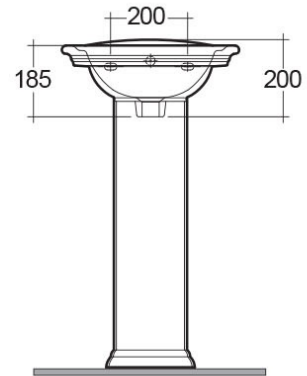

## Wash basin | Pedestal

**RAK**  
CERAMICS

### Technical specifications

Dimensions: 460 x 375 mm

Weight: 21 Kg

Color: Alpine White, Ivory

Shape of basin: Rounded Rectangle

Overflow hole: yes

Suites: [RAK-WASHINGTON](#)

Code	Name
WT02AWHA	WASHINGTON PEDESTAL
WT0701AWHA	WASHINGTON WASH BASIN 46CM

Dimensions: All measurements are in millimeters and are subject to normal manufacturing variations.  
Note: Due to a continuing development programme to improve design and performance, the manufacturer reserves all rights to vary specifications without prior information.  
Please note accessories are for photographic use only.