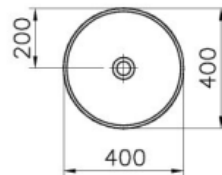

Description Water Jewels Circular Bowl, 40 cm, Copper

Code 4334B073-0016
Tap Hole Option Without Tap Hole
Overflow Hole Without Holes
Material Fine Fire Clay
Compatible Products A4514826
VitrAclean No
Dimensions 40
Colour Copper