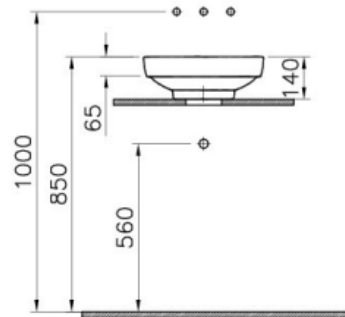

Description Water Jewels Circular Bowl, 40 cm, Copper

Code 4334B073-0016
Tap Hole Option Without Tap Hole
Overflow Hole Without Holes
Material Fine Fire Clay
Compatible Products A4514826
VitrAclean No
Dimensions 40
Colour Copper