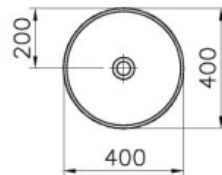

Description Water Jewels Circular Bowl, 40 cm, Gold

Code 4334B072-0016
Tap Hole Option Without Tap Hole
Overflow Hole Without Holes
Material Fine Fire Clay
Compatible Products A4514823
VitrAclean No
Dimensions 40
Colour Gold