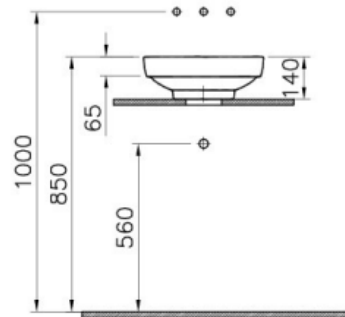

Description Water Jewels Circular Bowl, 40 cm, Gold

Code 4334B072-0016
Tap Hole Option Without Tap Hole
Overflow Hole Without Holes
Material Fine Fire Clay
Compatible Products A4514823
VitrAclean No
Dimensions 40
Colour Gold