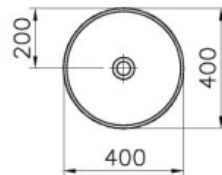

Description Water Jewels Circular Bowl, 40 cm, Platinum

Code 4334B071-0016  
Tap Hole Option Without Tap Hole  
Overflow Hole Without Holes  
Material Fine Fire Clay  
Compatible Products A45148  
VitrAclean No  
Dimensions 40  
Colour Platinum