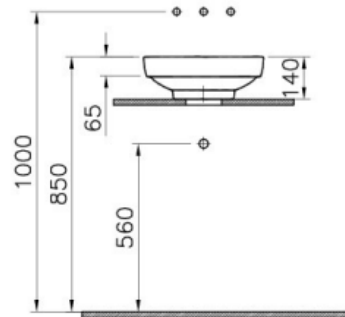

Description Water Jewels Circular Bowl, 40 cm, Platinum

Code 4334B071-0016  
Tap Hole Option Without Tap Hole  
Overflow Hole Without Holes  
Material Fine Fire Clay  
Compatible Products A45148  
VitrAclean No  
Dimensions 40  
Colour Platinum