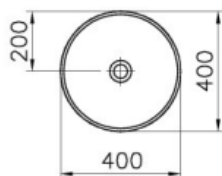

Description Water Jewels Circular Bowl, 40 cm, Black

Code 4334B070-0016  
Tap Hole Option Without Tap Hole  
Overflow Hole Without Holes  
Material Fine Fire Clay  
Compatible Products A45148  
VitrAclean No  
Dimensions 40  
Colour Black