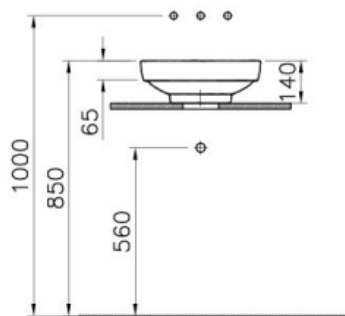

Description Water Jewels Circular Bowl, 40 cm, Black

Code 4334B070-0016  
Tap Hole Option Without Tap Hole  
Overflow Hole Without Holes  
Material Fine Fire Clay  
Compatible Products A45148  
VitrAclean No  
Dimensions 40  
Colour Black