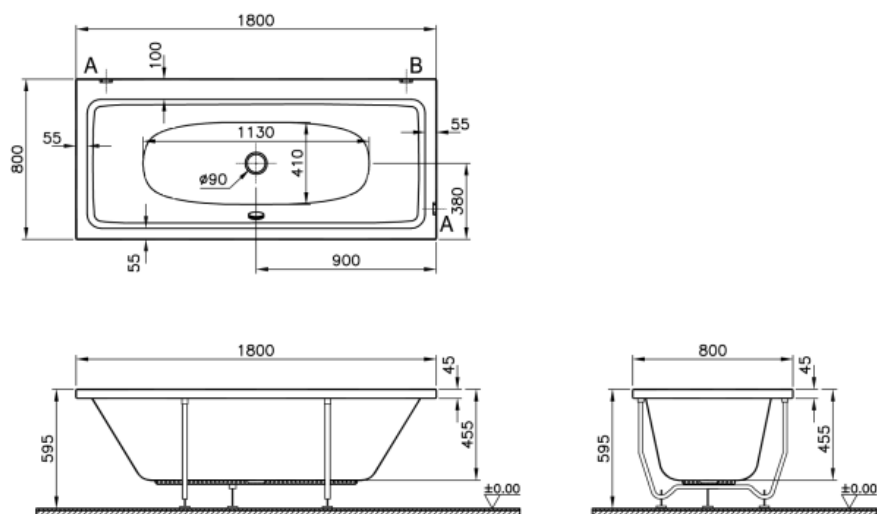

Description T4 180x80 cm Rectangular/Double Ended, Pop-Up Waste&Overflow Set

Code 56010001000  
Compatible VitrA Technologies VitrA Antislip  
Panel Options Acrylic  
Shape Rectangular  
Siphone With pop-up  
Hydromassage Option Air Relax (24 air jets)  
Light 24 LEDs  
Leg Available  
Compatible Products 5999060100  
Dimensions 180x80