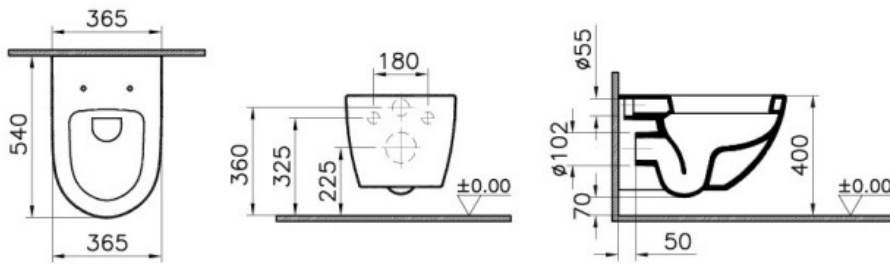

Description Sento Wall-Hung WC Pan

Code	4448B003-0075
Product Properties	Water Saving
Connection Type	Horizontal Outlet
Bidet Nozzle Inlet	Without Nozzle
CE	Yes
Material	Ceramic
Compatible Products	86 ++++ Toilet Seat
VitrAclean	No
Colour	White

- *Duvar kalınlığına göre ilave boru gerekebilir.
- *Additional pipe may be required due to wall thickness
- *Ein zusätzliches Ablaufrohr ist je nach Wandstärke erforderlich

VitrA retains the right to change details about the products and technical specifications without prior notice.