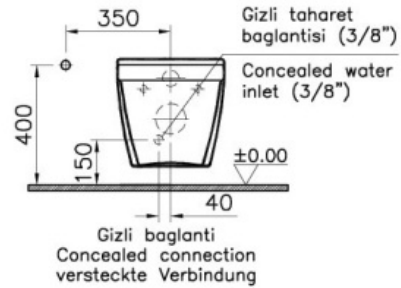

Description S50 Wall-Hung WC Pan, 52 cm

Code	5318L003-0075
Bidet Nozzle Inlet	Without Nozzle
CE	Yes
Material	Ceramic
Compatible Products	72 ++++ Toilet Seat
VitrAclean	No
Connection Type	Horizontal Outlet
Dimensions	52
Colour	White