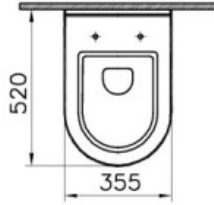

Description S50 Wall-Hung WC Pan, 52 cm

Code	5318L003-0075
Bidet Nozzle Inlet	Without Nozzle
CE	Yes
Material	Ceramic
Compatible Products	72 ++++ Toilet Seat
VitrAclean	No
Connection Type	Horizontal Outlet
Dimensions	52
Colour	White