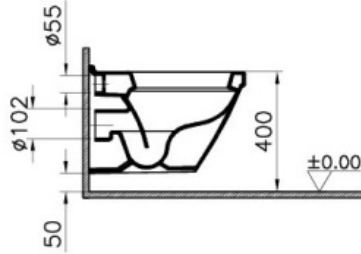

Description S50 Wall-Hung WC Pan, 52 cm

Code	5318L003-0075
Bidet Nozzle Inlet	Without Nozzle
CE	Yes
Material	Ceramic
Compatible Products	72 ++++ Toilet Seat
VitrAclean	No
Connection Type	Horizontal Outlet
Dimensions	52
Colour	White