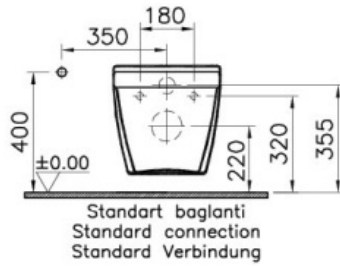

Description S50 Wall-Hung WC Pan, 52 cm

Code	5318L003-0075
Bidet Nozzle Inlet	Without Nozzle
CE	Yes
Material	Ceramic
Compatible Products	72 ++++ Toilet Seat
VitrAclean	No
Connection Type	Horizontal Outlet
Dimensions	52
Colour	White