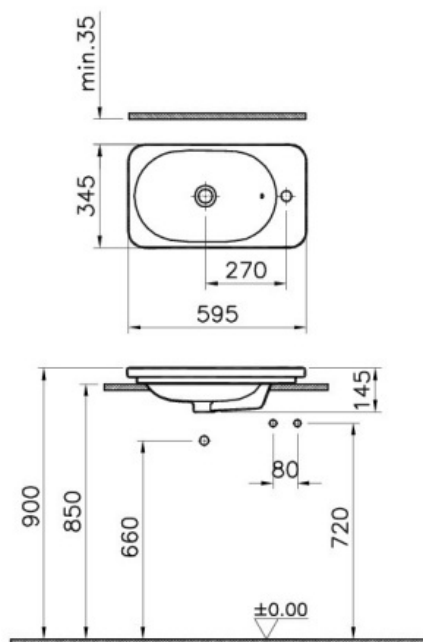

Description Nest Trendy Countertop Washbasin, 60x35 cm, Right

| | |
|-----------------|--------------------|
| Code | 5689B003-0029 |
| Tap Hole Option | Right One Tap Hole |
| Overflow Hole | With Hole |
| CE | Yes |
| Material | Fine Fire Clay |
| VitrAclean | No |
| Dimensions | 60 |
| Colour | White |