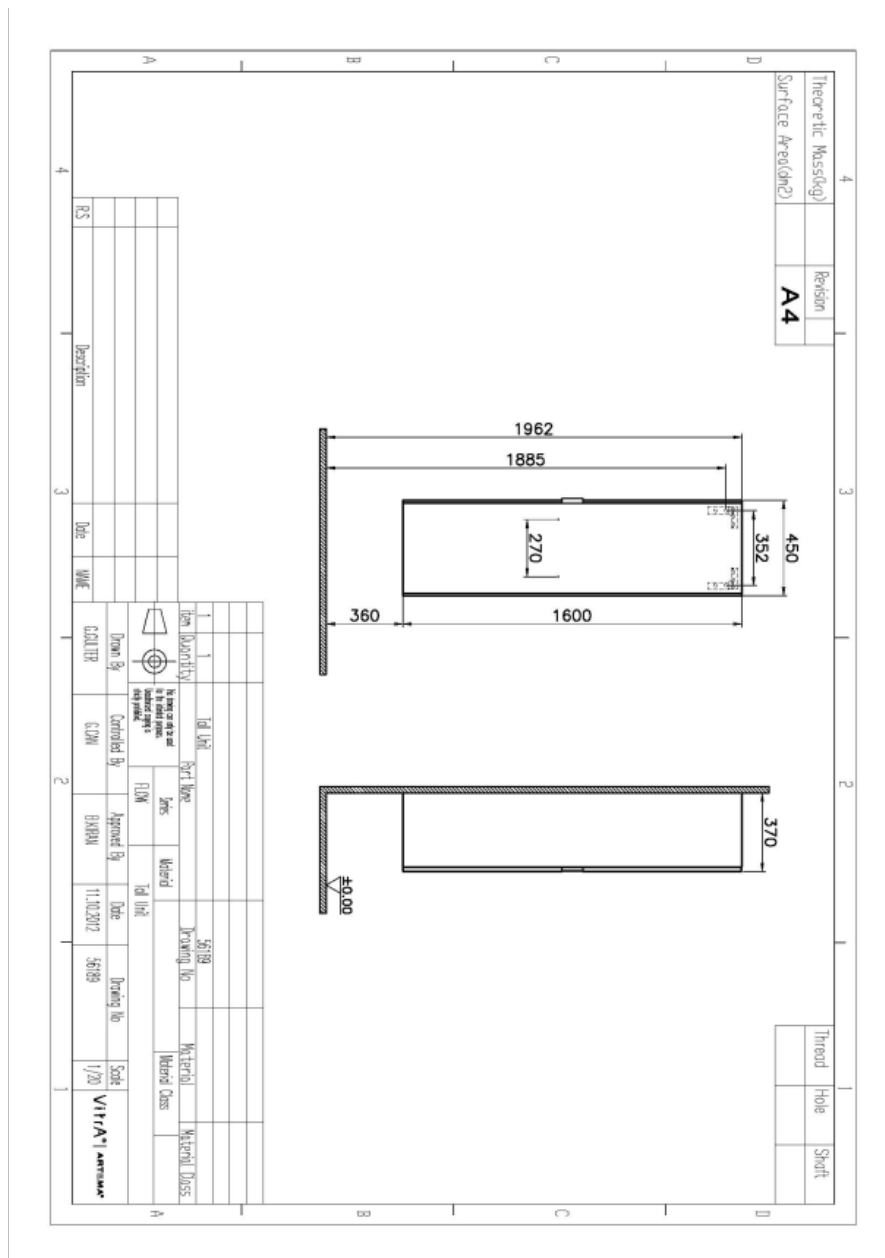

Description Nest Tall Unit, 1 Door, Anthracite, Left

Code 56186
 Product Properties Soft-Close
 Door Direction Left
 Coating Thermoform
 Colour Anthracite High Gloss
 Width 45
 Depth 37
 Height 160

VitrA retains the right to change details about the products and technical specifications without prior notice.