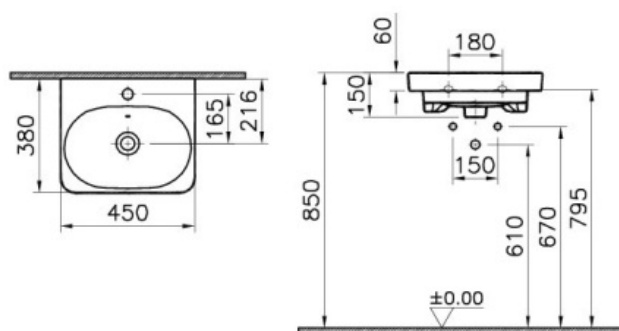

Description Nest Cloakroom Washbasin, 45 cm

Code	5680B003-0001
Tap Hole Option	Middle Tap Hole
Overflow Hole	With Hole
CE	Yes
Material	Fine Fire Clay
Compatible Products	5691B003-0156
VitrAclean	No
Dimensions	45
Colour	White