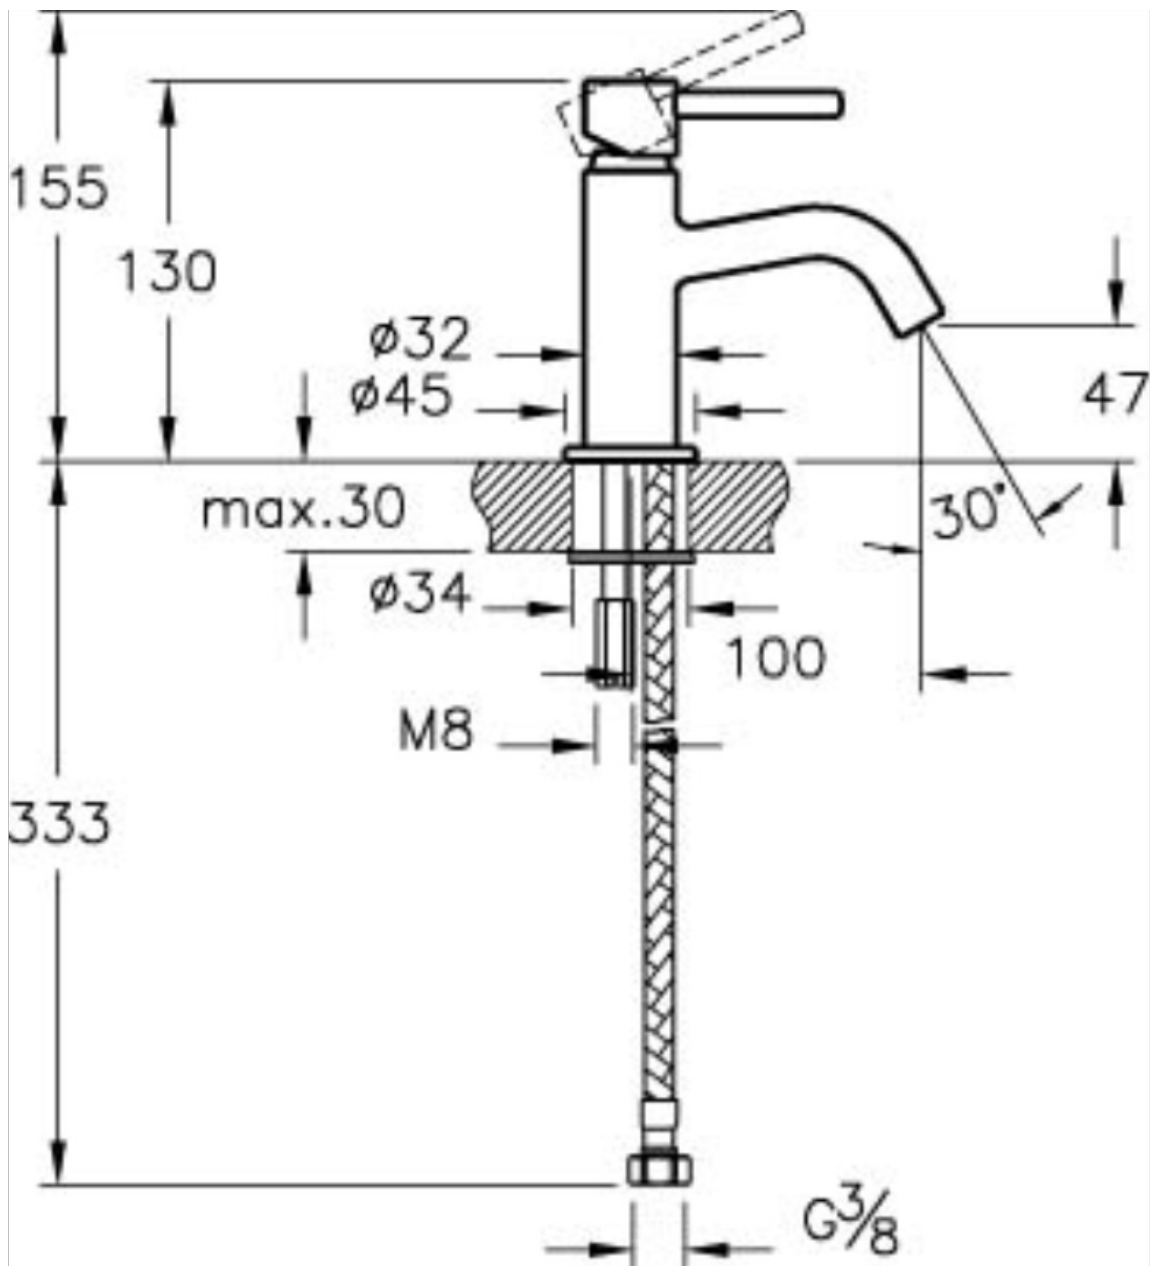

VitrA

Description Minimax S Bath Pillar Taps

Code A42384VUK
Installation Type Standard
Coating Chrome
Cartridge Headwork R3/4- 90° CW
Aerator Cache Aerator
Colour Chrome

VitrA retains the right to change details about the products and technical specifications without prior notice.