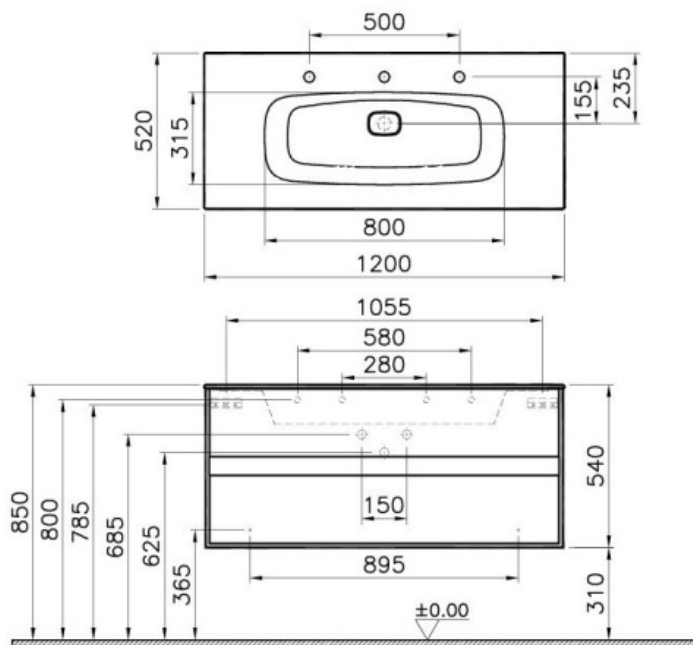

Description M-Line Infnit Washbasin Unit, 2 Drawers, Including Infnit Washbasin, 80 cm, Plum Tree

Code 58181
 Product Properties Soft-Close
 Tap Hole Option Without Tap Hole
 Coating Thermoform
 Colour Plum Tree
 Width 80
 Depth 52
 Height 175