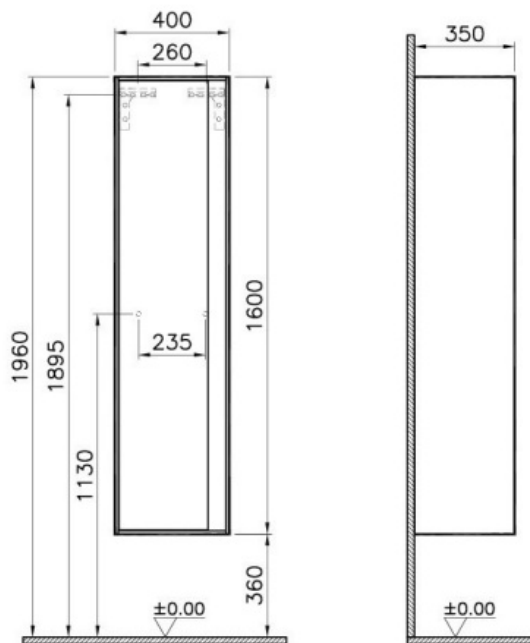

Description M-Line Infinit Tall Unit, 40 cm, Plum Tree, Right

Code	58203
Product Properties	Soft-Close
Door Direction	Right
Coating	Thermoform
Colour	Plum Tree
Width	40
Depth	35
Height	160

VitrA retains the right to change details about the products and technical specifications without prior notice.