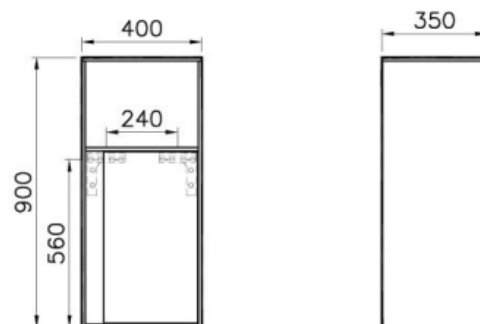

Description M-Line Infinit Mid Unit, 40 cm, Silver Oak, right

Code	61297
Product Properties	Soft-Close
Door Direction	Right
Coating	Thermoform
Free Assembly	Yes
Colour	Silver Oak
Width	40
Depth	35
Height	90