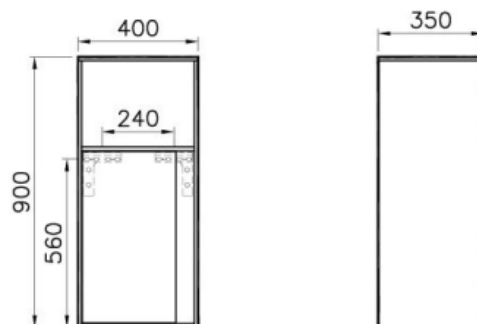

Description M-Line Infinit Mid Unit, 40 cm, Silver Oak, left

Code	61296
Product Properties	Soft-Close
Door Direction	Left
Coating	Thermoform
Free Assembly	Yes
Colour	Silver Oak
Width	40
Depth	35
Height	90