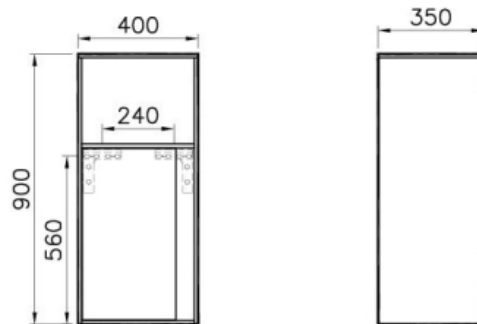

---

Description M-Line Infinit Mid Unit, 40 cm, High Gloss White, Left

---

Code	58210
Product Properties	Soft-Close
Door Direction	Left
Coating	Thermoform
Colour	High Gloss White
Width	40
Depth	35
Height	90