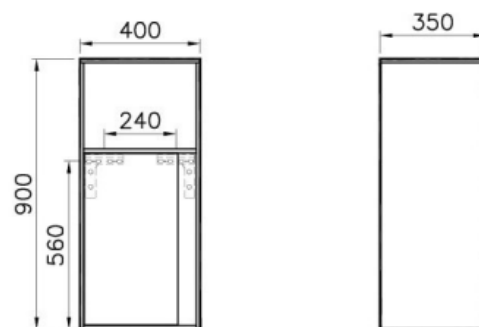

Description M-Line Infinit Mid Unit, 40 cm, High Gloss White, Right

Code	58209
Product Properties	Soft-Close
Door Direction	Right
Coating	Thermoform
Colour	High Gloss White
Width	40
Depth	35
Height	90

VitrA retains the right to change details about the products and technical specifications without prior notice.