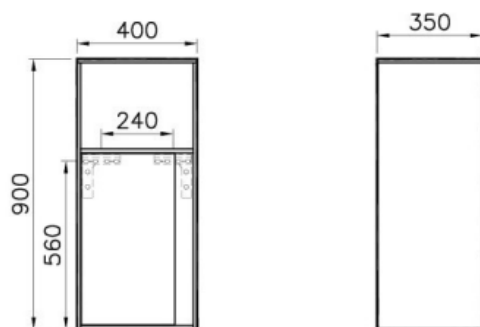

Description M-Line Infinit Mid Unit, 40 cm, Plum Tree, Left

Code	58208
Product Properties	Soft-Close
Door Direction	Left
Coating	Thermoform
Colour	Plum Tree
Width	40
Depth	35
Height	90

VitrA retains the right to change details about the products and technical specifications without prior notice.