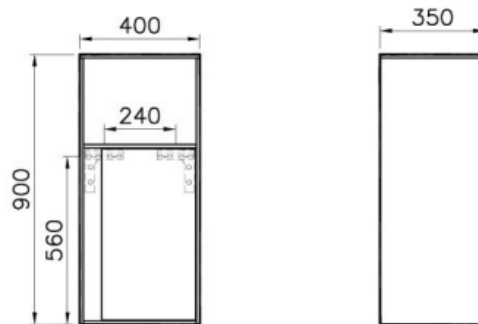

Description M-Line Infinit Mid Unit, 40 cm, Plum Tree, Right

Code	58207
Product Properties	Soft-Close
Door Direction	Right
Coating	Thermoform
Colour	Plum Tree
Width	40
Depth	35
Height	90

VitrA retains the right to change details about the products and technical specifications without prior notice.