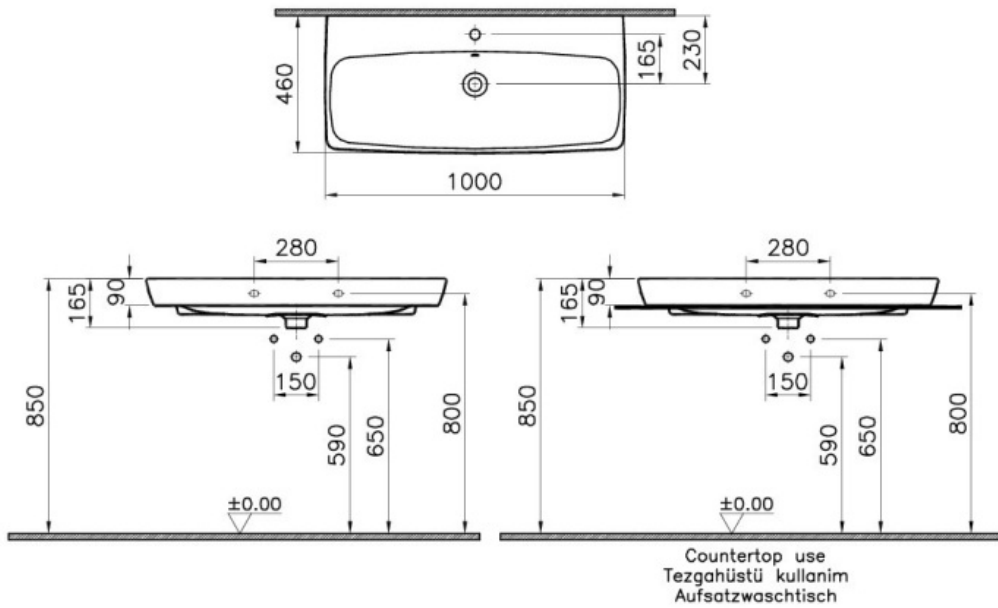

VitrA

M-Line

Description M-Line Washbasin, 100 cm

Code 5664B003-0973
Tap Hole Option Middle Tap Hole
Countertop Usage Suitable
Overflow Hole With Hole
CE Yes
Material Fine Fire Clay
Compatible Products 4456 +++++ Trap Cover
VitrAclean No
Dimensions 100
Colour White