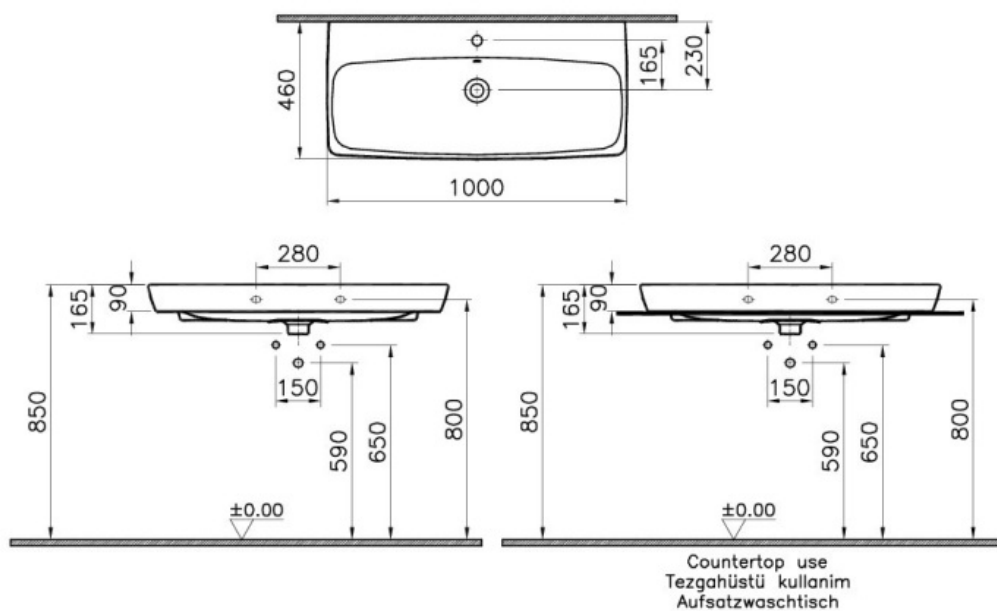

Description M-Line Washbasin, No Overflow Hole, 100 cm

Code 5664B003-0937
 Tap Hole Option Middle Tap Hole
 Countertop Usage Suitable
 Overflow Hole Without Holes
 Compatible Products 4456B003-0156
 VitrAclean No
 Dimensions 100
 Colour White