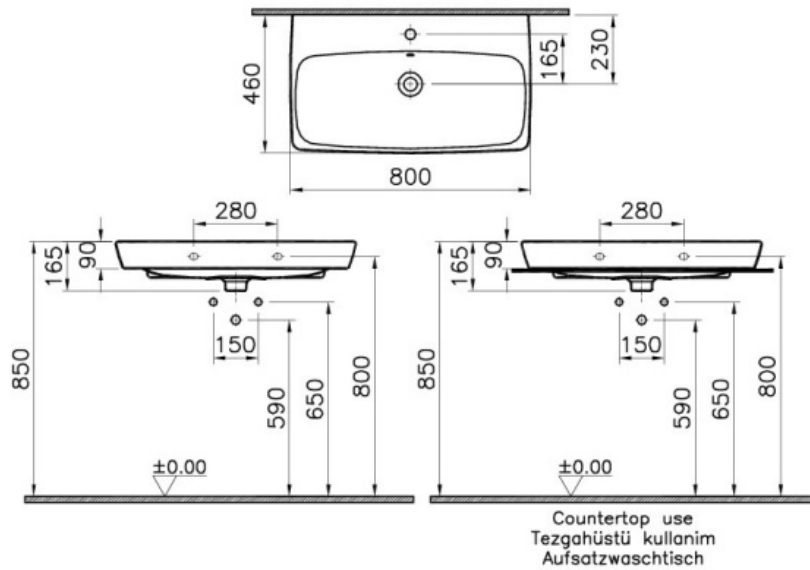

VitrA

M-Line

Description M-Line Washbasin, 80 cm

Code 5663B003-0973
Tap Hole Option Middle Tap Hole
Countertop Usage Suitable
Overflow Hole With Hole
CE Yes
Material Fine Fire Clay
Compatible Products 4456 ++++ Trap Cover
VitrAclean No
Dimensions 80
Colour White