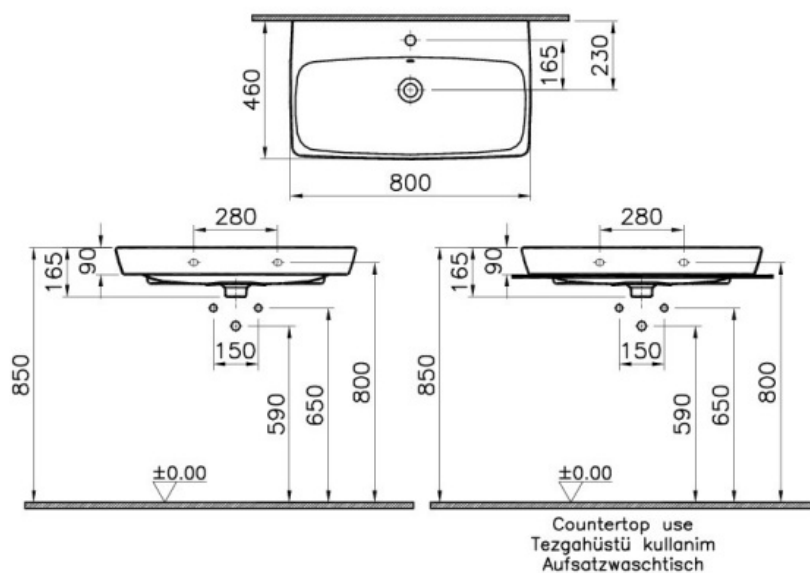

Description M-Line Washbasin, No Overflow Hole, 80 cm

Code 5663B003-0937
 Tap Hole Option Middle Tap Hole
 Countertop Usage Suitable
 Overflow Hole Without Holes
 Compatible Products 4456B003-0156
 VitrAclean No
 Dimensions 80
 Colour White