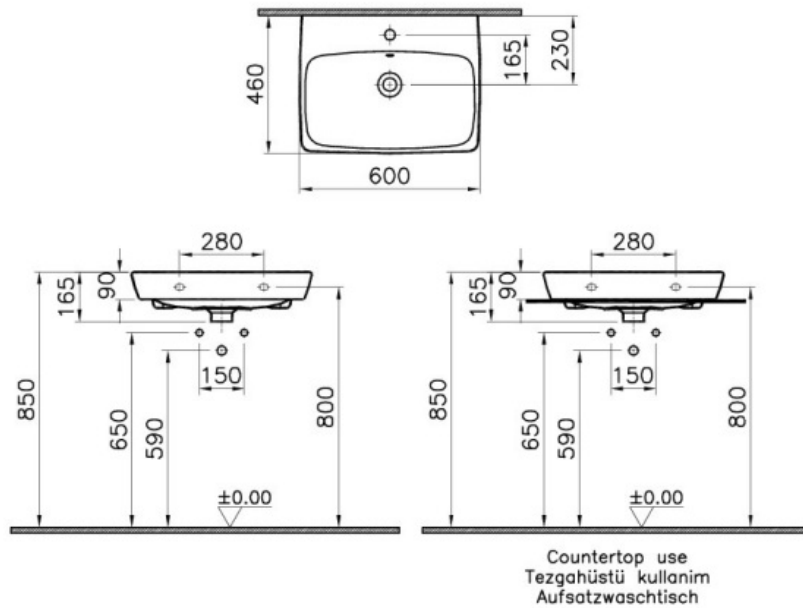

VitrA

M-Line

Description M-Line Washbasin, 60 cm

Code 5662B003-0973
Tap Hole Option Middle Tap Hole
Countertop Usage Suitable
Overflow Hole With Hole
CE Yes
Material Ceramic
Compatible Products 4456 +++++ Trap Cover
VitrAclean No
Dimensions 60
Colour White