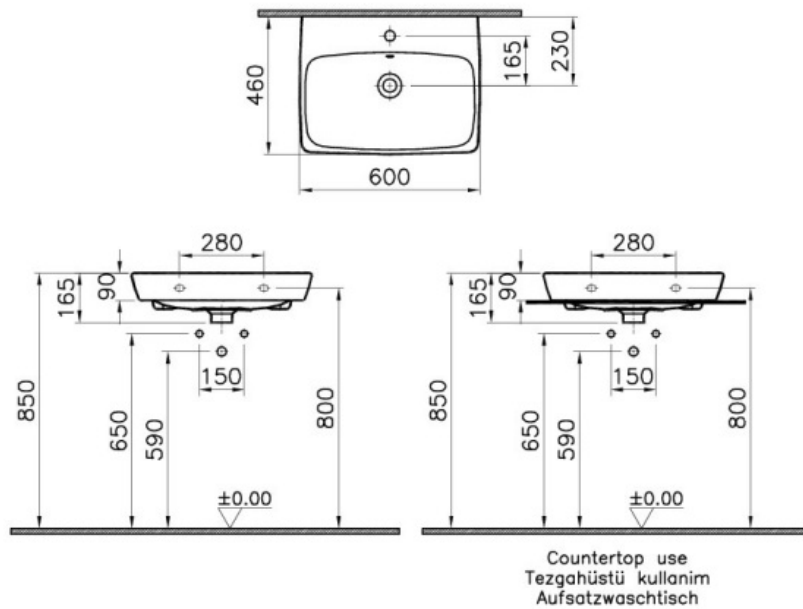

Description M-Line Washbasin, No Overflow Hole, 60 cm

Code 5662B003-0937
 Tap Hole Option Middle Tap Hole
 Countertop Usage Suitable
 Overflow Hole Without Holes
 Compatible Products 4456B003-0156
 VitrAclean No
 Dimensions 60
 Colour White