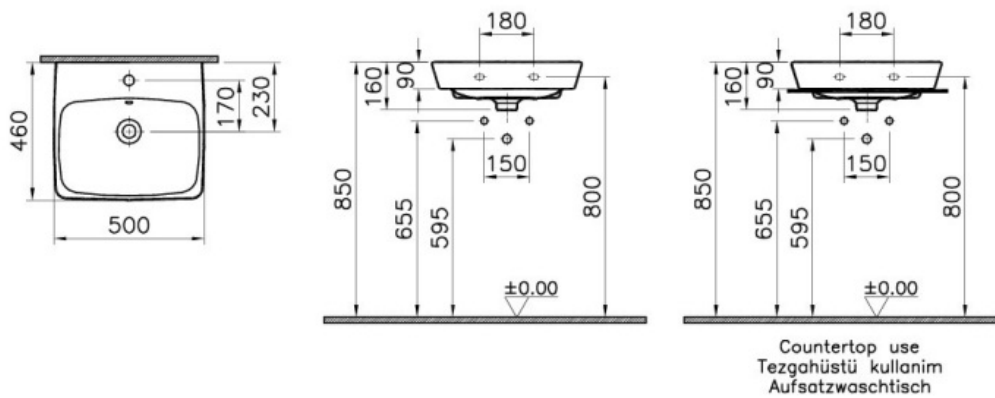

VitrA

M-Line

Description M-Line Washbasin, 50 cm

Code 5661B003-0973
Tap Hole Option Middle Tap Hole
Countertop Usage Suitable
Overflow Hole With Hole
CE Yes
Material Ceramic
Compatible Products 4456 +++++ Trap Cover
VitrAclean No
Dimensions 50
Colour White