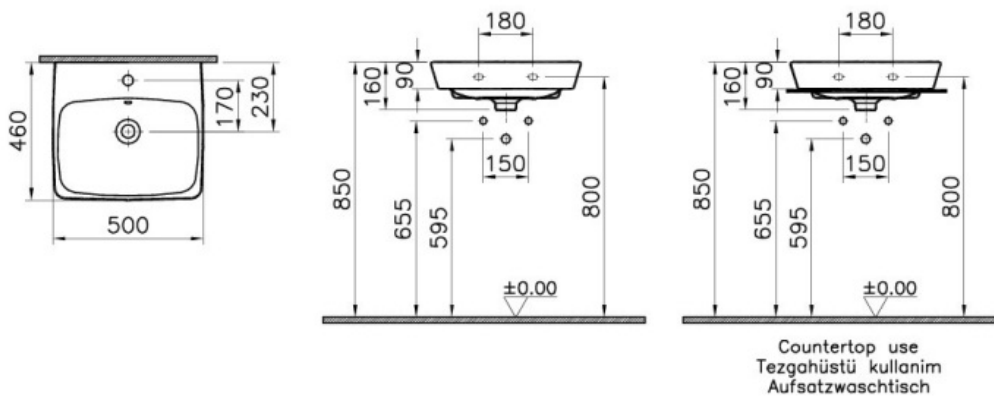

Description M-Line Washbasin, No Overflow Hole, 50 cm

Code 5661B003-0937
 Tap Hole Option Middle Tap Hole
 Countertop Usage Suitable
 Overflow Hole Without Holes
 Compatible Products 4456B003-0156
 VitrAclean No
 Dimensions 50
 Colour White