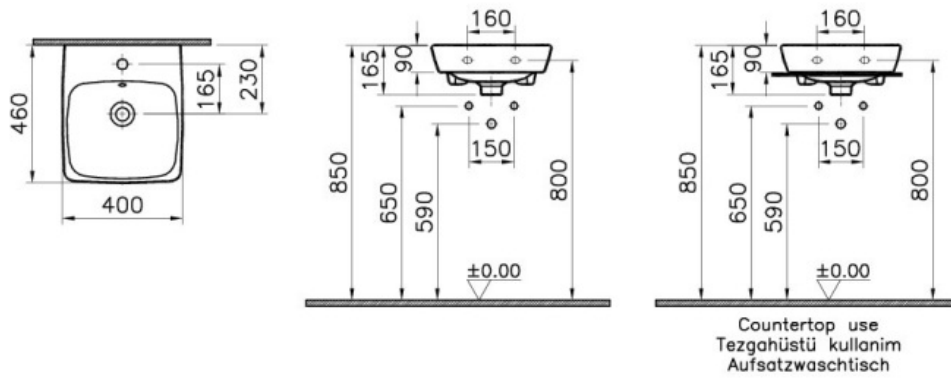

VitrA

M-Line

Description M-Line Washbasin, 40 cm

Code 5660B003-0973
Tap Hole Option Middle Tap Hole
Countertop Usage Suitable
Overflow Hole With Hole
CE Yes
Material Ceramic
Compatible Products 4456B003-0156
VitrAclean No
Dimensions 40
Colour White