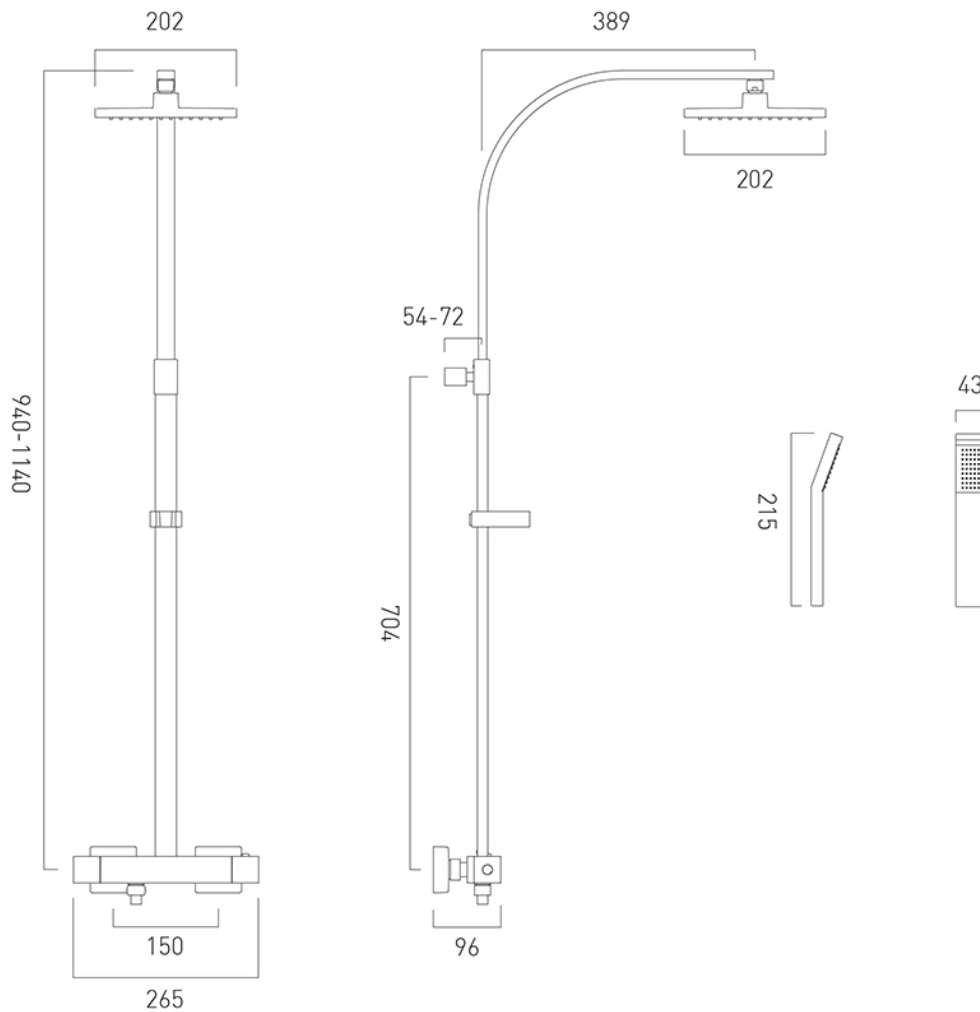

TECHNICAL DRAWING

COLLECTION: VELO

PRODUCT CODE: VEL-149RRK-SQ-CP

tel: 01934 744466
email: sales@vado.com
www.vado.com

where inspiration flows
taps | showering | accessories