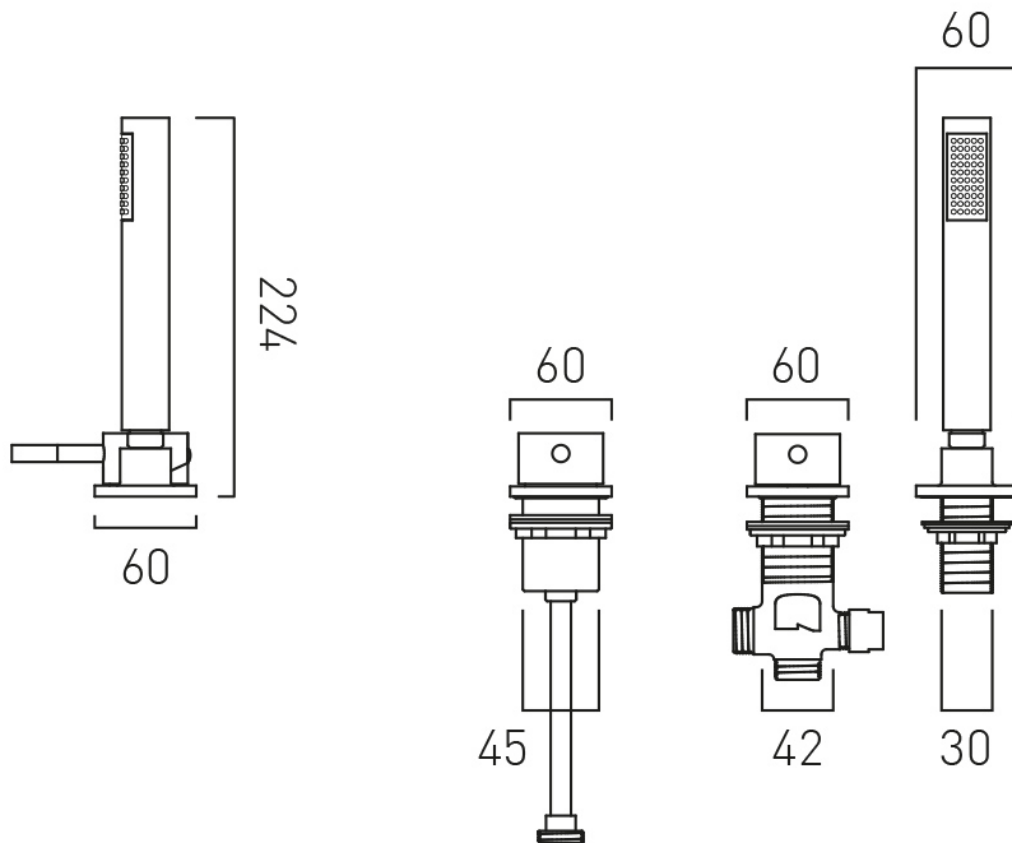

# TECHNICAL DRAWING

COLLECTION: ZOO

PRODUCT CODE: ZOO-232NS-CP

tel: 01934 744466  
email: sales@vado.com  
www.vado.com

**where inspiration flows**  
taps | showering | accessories