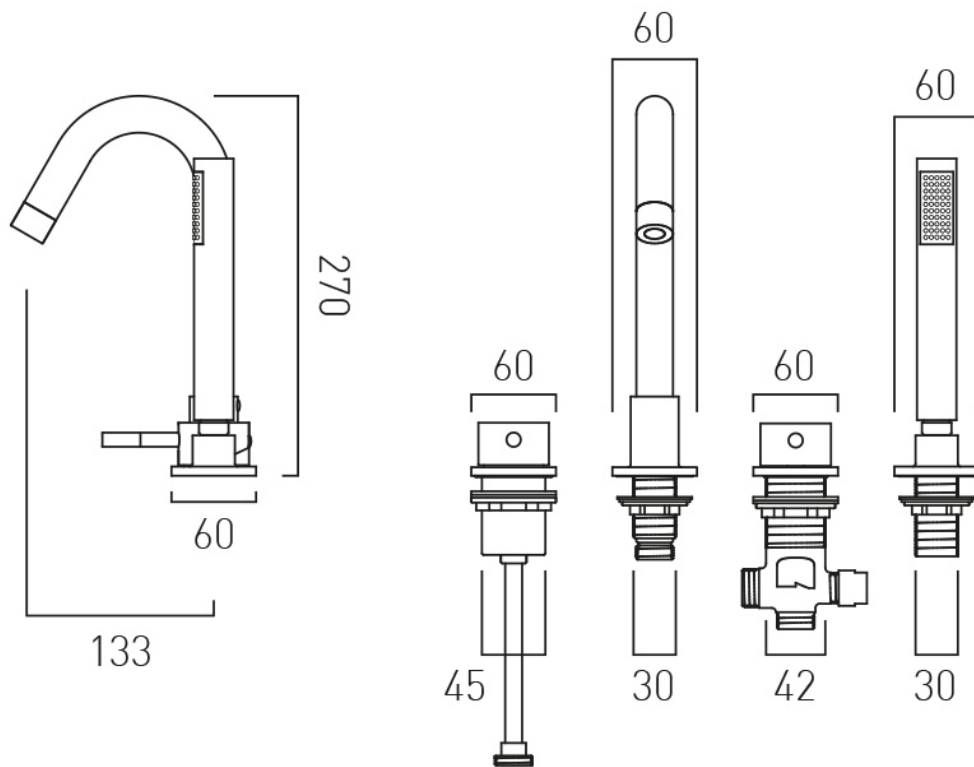

# TECHNICAL DRAWING

COLLECTION: ZOO

PRODUCT CODE: ZOO-232-CP

tel: 01934 744466  
email: sales@vado.com  
www.vado.com

**where inspiration flows**  
taps | showering | accessories