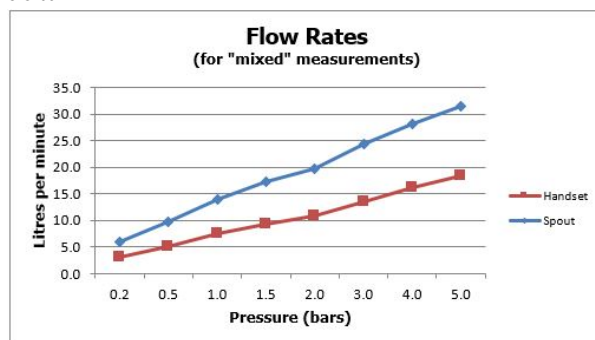

SPECIFICATION SHEET

COLLECTION: ZOO

PRODUCT CODE: ZOO-232-CP

DESCRIPTION:

Zoo
4 hole bath shower mixer
single lever
deck mounted
spout can swivel or be fixed
diverter cartridge F-803-33/2X
ceramic cartridge CAR-KN40
1 x 3/4" x 3/4" 600mm flexipipe connectors
2 x 400 1/2" female flexipipe connectors to valve
valve deck mount drill hole 46mm
diverter deck mount drill hole 44mm
handset deck mount drill hole 32mm
minimum operating pressure 3.0 bar HP

FINISH:

Chrome

FLOW REGULATOR:

FR-FLEXI/8-PLA

MINIMUM OPERATING PRESSURE:

3.0 bar HP

tel: 01934 744466
email: sales@vado.com
www.vado.com

where inspiration flows
taps | showering | accessories