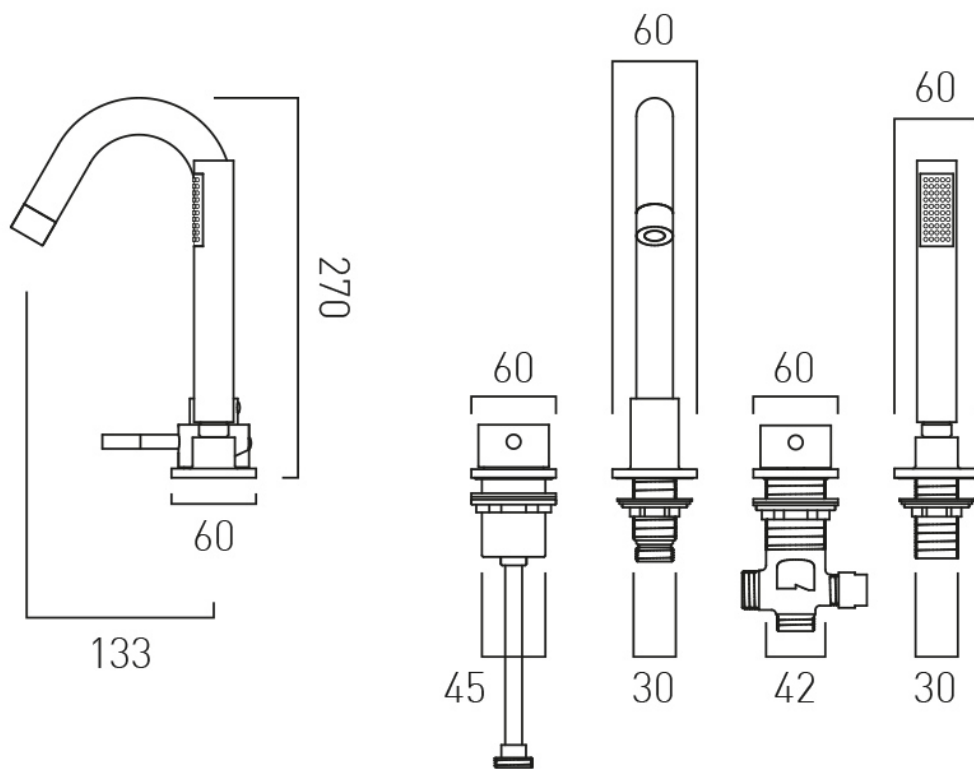

SPECIFICATION SHEET

COLLECTION: ZOO

PRODUCT CODE: ZOO-232-CP

DESCRIPTION:

Zoo
4 hole bath shower mixer
single lever
deck mounted
spout can swivel or be fixed
diverter cartridge F-803-33/2X
ceramic cartridge CAR-KN40
1 x 3/4" x 3/4" 600mm flexipipe connectors
2 x 400 1/2" female flexipipe connectors to valve
valve deck mount drill hole 46mm
diverter deck mount drill hole 44mm
handset deck mount drill hole 32mm
minimum operating pressure 3.0 bar HP

FINISH:

Chrome

FLOW REGULATOR:

FR-FLEXI/8-PLA

MINIMUM OPERATING PRESSURE:

3.0 bar HP

tel: 01934 744466
email: sales@vado.com
www.vado.com

where inspiration flows
taps | showering | accessories

TECHNICAL DRAWING

COLLECTION: Z00

PRODUCT CODE: Z00-232-CP

tel: 01934 744466
email: sales@vado.com
www.vado.com

where inspiration flows
taps | showering | accessories