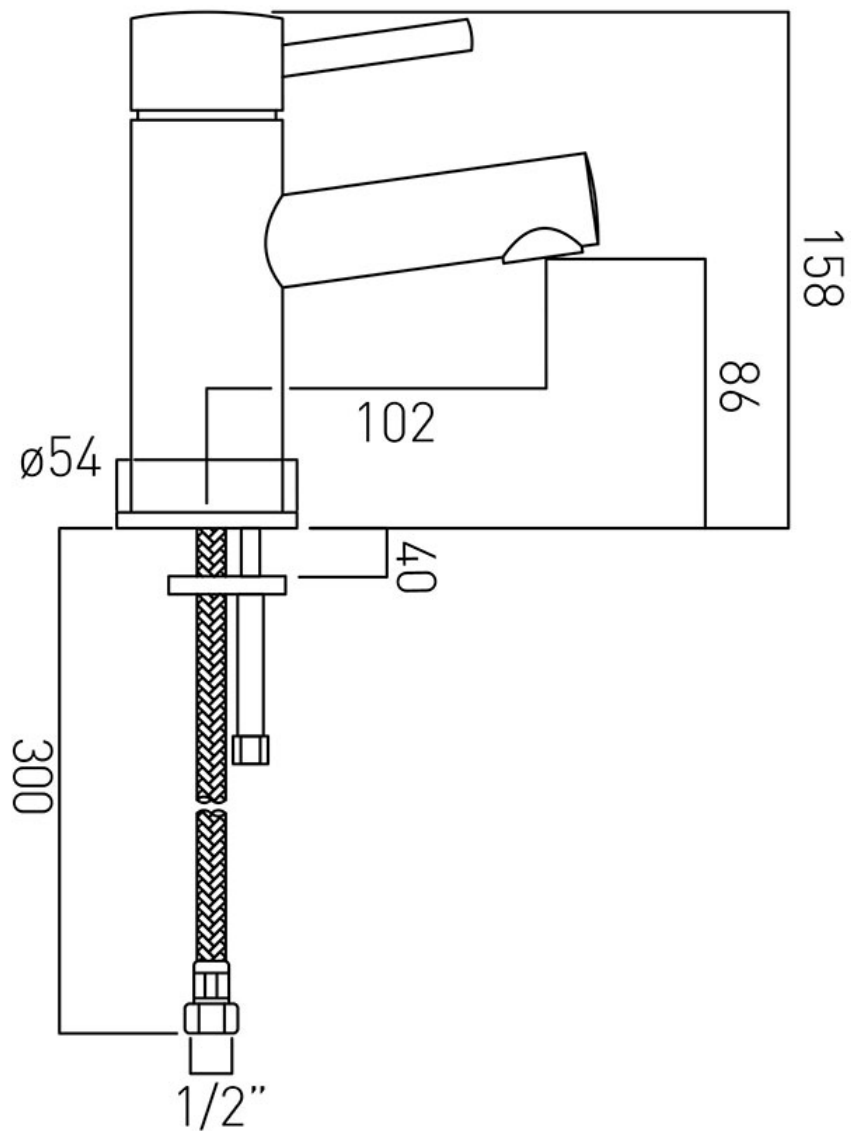

SPECIFICATION SHEET

COLLECTION: ZOO

PRODUCT CODE: ZOO-100F/SB-C/P

DESCRIPTION:

mono basin mixer
single lever
deck mounted
smooth bodied
without universal basin waste
with water flow aerator
ceramic cartridge CAR-K40A
deck mount drill hole diameter 35mm
minimum operating pressure 0.2 bar LP

FINISH:

Chrome

FLOW REGULATOR:

FR-100/5-PLA

MINIMUM OPERATING PRESSURE:

0.2 bar LP

FLOW RATE AT 3.0 BAR FLOW PRESSURE:

5.1 l/m

15 year guarantee

tel: 01934 744466
email: sales@vado.com
www.vado.com

where inspiration flows
taps | showering | accessories

TECHNICAL DRAWING

COLLECTION: ZOO

PRODUCT CODE: ZOO-100F/SB-C/P

tel: 01934 744466
email: sales@vado.com
www.vado.com