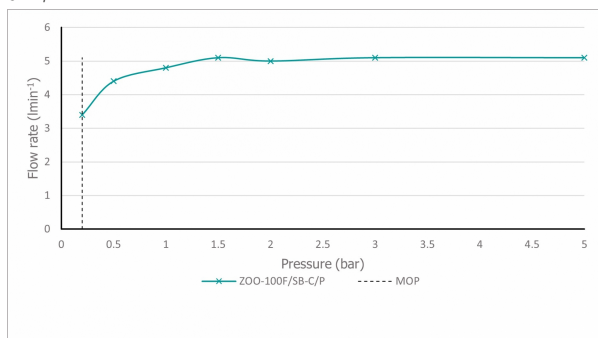

SPECIFICATION SHEET

COLLECTION: ZOO

PRODUCT CODE: ZOO-100F/SB-C/P

DESCRIPTION:

mono basin mixer
single lever
deck mounted
smooth bodied
without universal basin waste
with water flow aerator
ceramic cartridge CAR-K40A
deck mount drill hole diameter 35mm
minimum operating pressure 0.2 bar LP

FINISH:

Chrome

FLOW REGULATOR:

FR-100/5-PLA

MINIMUM OPERATING PRESSURE:

0.2 bar LP

FLOW RATE AT 3.0 BAR FLOW PRESSURE:

5.1 l/m