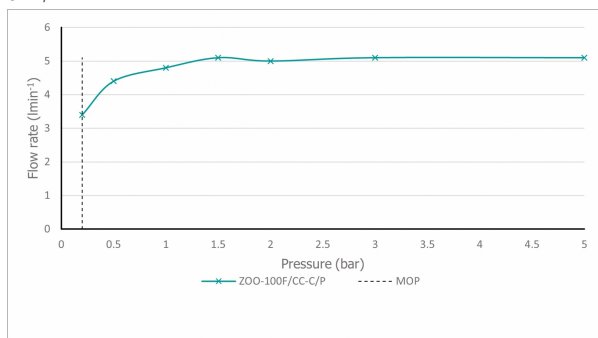

SPECIFICATION SHEET

COLLECTION: ZOO

PRODUCT CODE: ZOO-100F/CC-C/P

DESCRIPTION:

mono basin mixer
single lever
deck mounted
smooth bodied
with universal basin waste
with water flow aerator
ceramic cartridge CAR-K40A
deck mount drill hole diameter 35mm
minimum operating pressure 0.2 bar LP

FINISH:

Chrome

FLOW REGULATOR:

FR-100/5-PLA

MINIMUM OPERATING PRESSURE:

0.2 bar LP

FLOW RATE AT 3.0 BAR FLOW PRESSURE:

5.1 l/m