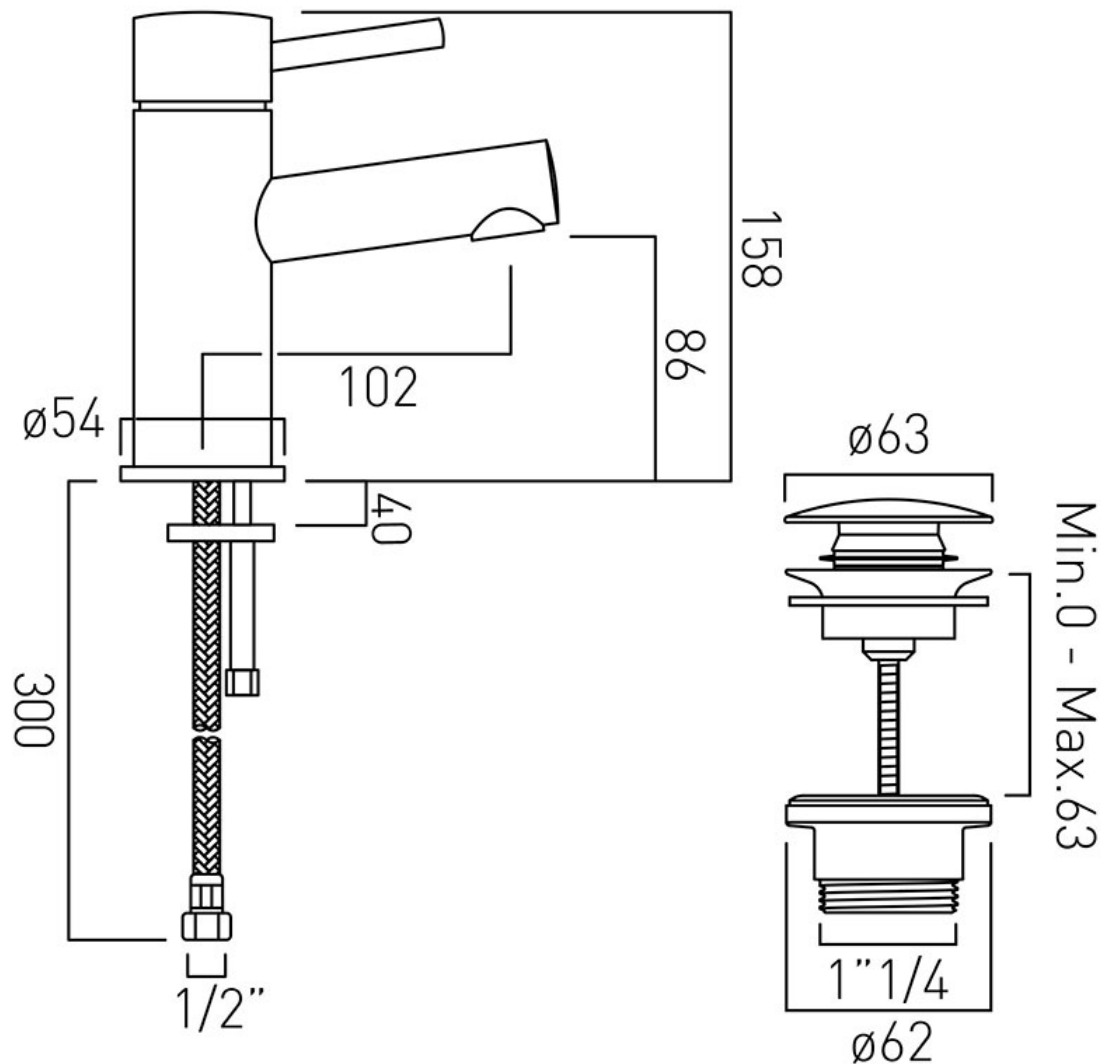

SPECIFICATION SHEET

COLLECTION: ZOO

PRODUCT CODE: ZOO-100F/CC-C/P

DESCRIPTION:

mono basin mixer
single lever
deck mounted
smooth bodied
with universal basin waste
with water flow aerator
ceramic cartridge CAR-K40A
deck mount drill hole diameter 35mm
minimum operating pressure 0.2 bar LP

FINISH:

Chrome

FLOW REGULATOR:

FR-100/5-PLA

MINIMUM OPERATING PRESSURE:

0.2 bar LP

FLOW RATE AT 3.0 BAR FLOW PRESSURE:

5.1 l/m

tel: 01934 744466
email: sales@vado.com
www.vado.com

where inspiration flows
taps | showering | accessories

TECHNICAL DRAWING

COLLECTION: ZOO

PRODUCT CODE: ZOO-100F/CC-C/P

tel: 01934 744466
email: sales@vado.com
www.vado.com