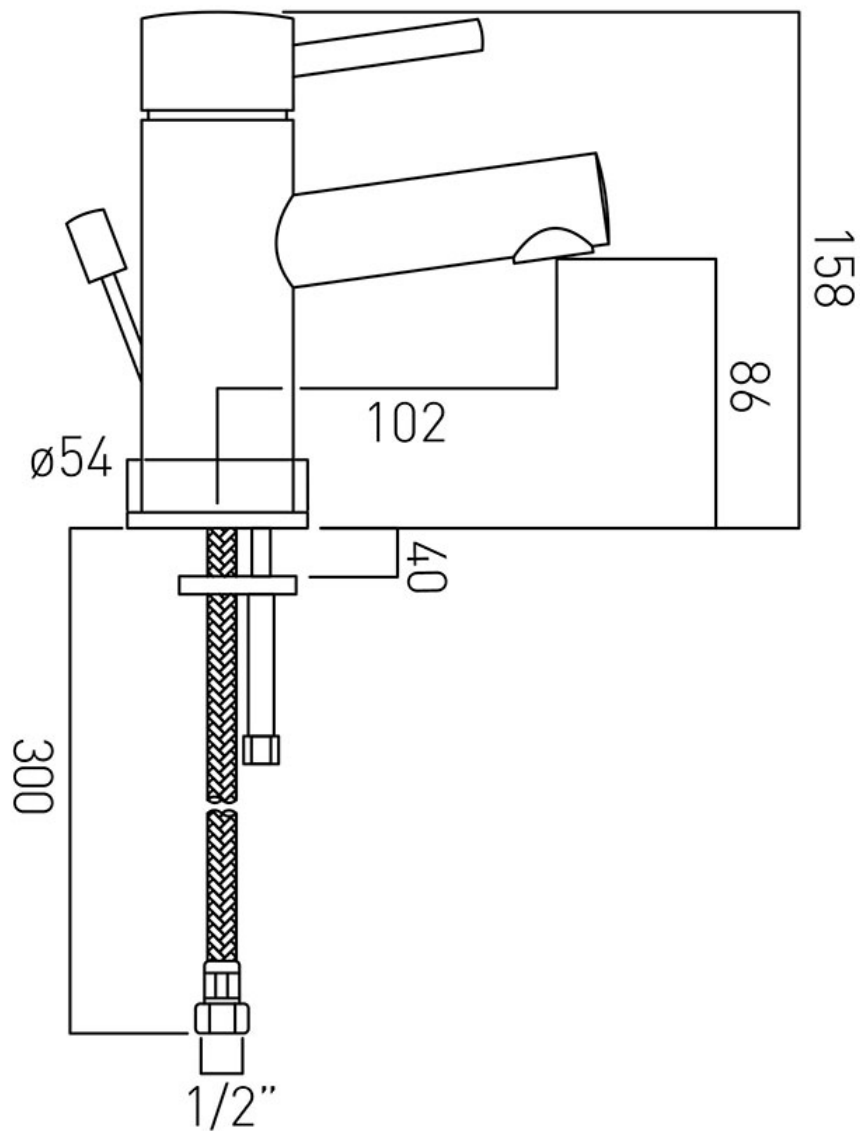

# SPECIFICATION SHEET

**COLLECTION:** ZOO

**PRODUCT CODE:** ZOO-100F-C/P

**DESCRIPTION:**

mono basin mixer  
single lever  
deck mounted  
with pop-up waste  
with water flow aerator  
ceramic cartridge CAR-K40A  
deck mount drill hole diameter 35mm  
minimum operating pressure 0.2 bar LP

**FINISH:**

Chrome

**FLOW REGULATOR:**

FR-100/5-PLA

**MINIMUM OPERATING PRESSURE:**

0.2 bar LP

**FLOW RATE AT 3.0 BAR FLOW PRESSURE:**

5.1 l/m

# TECHNICAL DRAWING

COLLECTION: ZOO

PRODUCT CODE: ZOO-100F-C/P

tel: 01934 744466  
email: sales@vado.com  
www.vado.com

**where inspiration flows**  
taps | showering | accessories