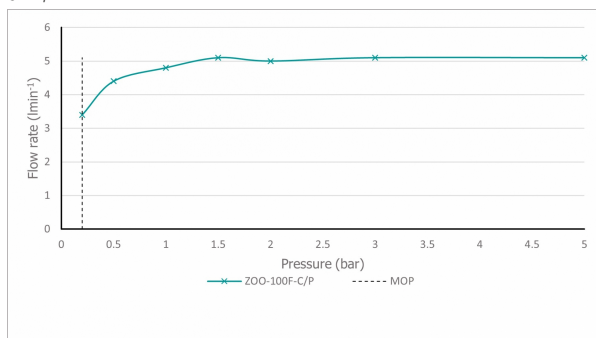

# SPECIFICATION SHEET

**COLLECTION:** ZOO

**PRODUCT CODE:** ZOO-100F-C/P

**DESCRIPTION:**

mono basin mixer  
single lever  
deck mounted  
with pop-up waste  
with water flow aerator  
ceramic cartridge CAR-K40A  
deck mount drill hole diameter 35mm  
minimum operating pressure 0.2 bar LP

**FINISH:**

Chrome

**FLOW REGULATOR:**

FR-100/5-PLA

**MINIMUM OPERATING PRESSURE:**

0.2 bar LP

**FLOW RATE AT 3.0 BAR FLOW PRESSURE:**

5.1 l/m