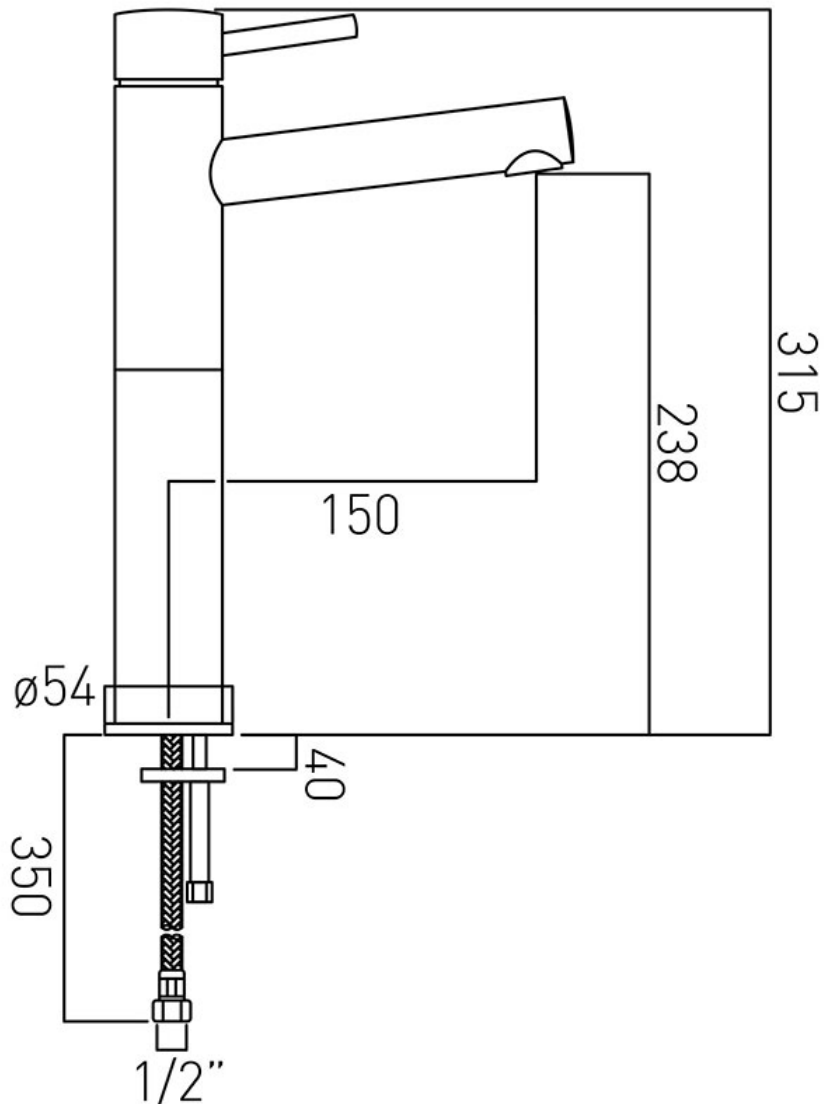

TECHNICAL DRAWING

COLLECTION: ZOO

PRODUCT CODE: ZOO-100EF/SB-C/P

tel: 01934 744466
email: sales@vado.com
www.vado.com

where inspiration flows
taps | showering | accessories