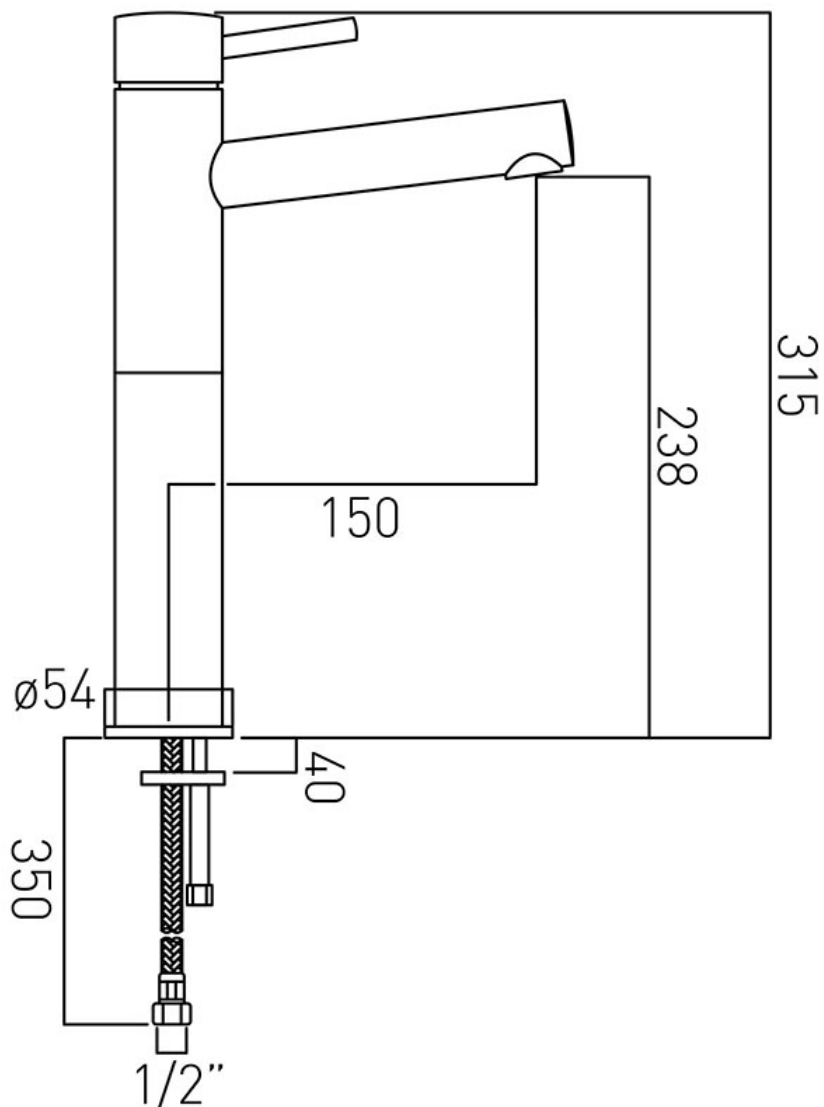

SPECIFICATION SHEET

COLLECTION: ZOO

PRODUCT CODE: ZOO-100EF/SB-C/P

DESCRIPTION:

extended mono basin mixer
single lever
deck mounted
smooth bodied
without universal basin waste
with water flow aerator
ceramic cartridge CAR-K40A
2 x 1/2" nut x 550mm flexipipe connections
deck mount drill hole diameter 35mm
minimum operating pressure 0.2 bar LP

FINISH:

Chrome

FLOW REGULATOR:

FR-100/5-PLA

MINIMUM OPERATING PRESSURE:

0.2 bar LP

FLOW RATE AT 3.0 BAR FLOW PRESSURE:

5.1 l/m

tel: 01934 744466
email: sales@vado.com
www.vado.com

where inspiration flows
taps | showering | accessories

TECHNICAL DRAWING

COLLECTION: ZOO

PRODUCT CODE: ZOO-100EF/SB-C/P

tel: 01934 744466
email: sales@vado.com
www.vado.com