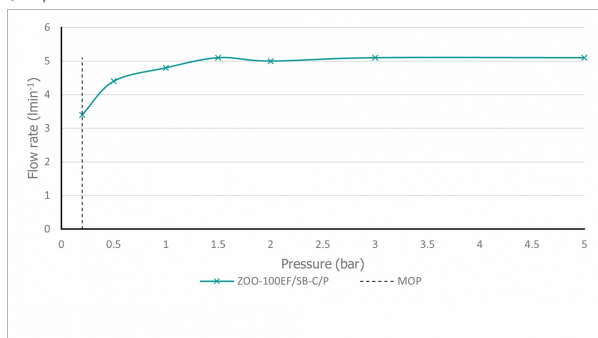

SPECIFICATION SHEET

COLLECTION: ZOO

PRODUCT CODE: ZOO-100EF/SB-C/P

DESCRIPTION:

extended mono basin mixer
single lever
deck mounted
smooth bodied
without universal basin waste
with water flow aerator
ceramic cartridge CAR-K40A
2 x 1/2" nut x 550mm flexipipe connections
deck mount drill hole diameter 35mm
minimum operating pressure 0.2 bar LP

FINISH:

Chrome

FLOW REGULATOR:

FR-100/5-PLA

MINIMUM OPERATING PRESSURE:

0.2 bar LP

FLOW RATE AT 3.0 BAR FLOW PRESSURE:

5.1 l/m