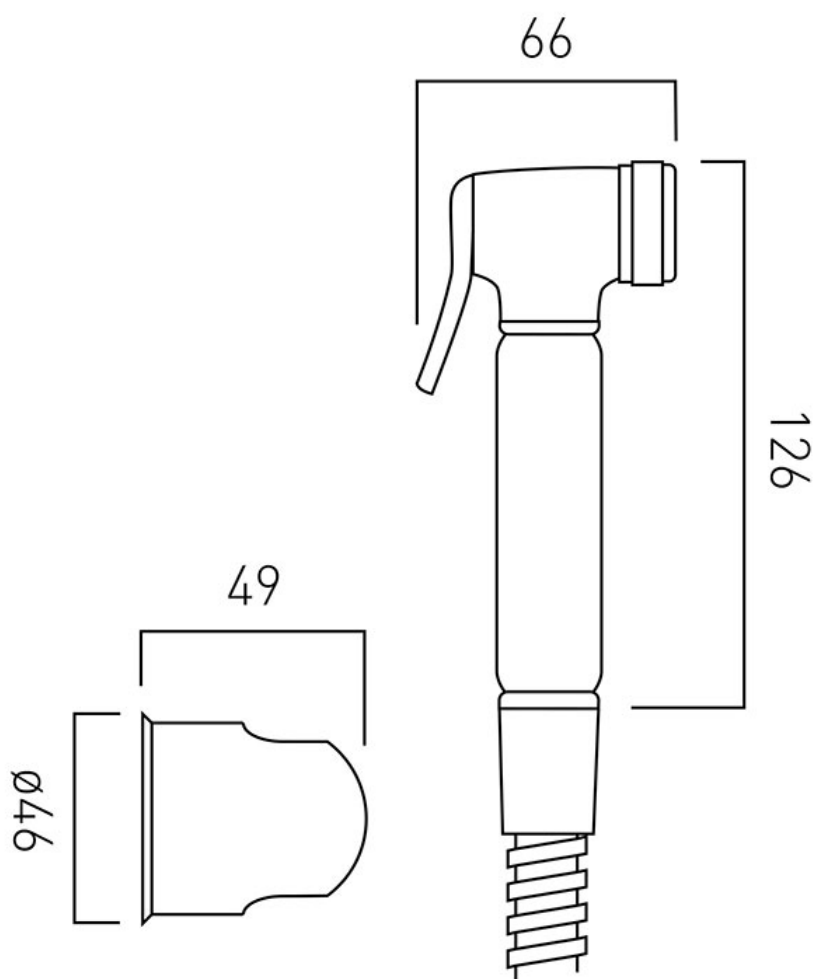

TECHNICAL DRAWING

COLLECTION:

PRODUCT CODE: XSH-LUXSHATTAF100-CP

tel: 01934 744466
email: sales@vado.com
www.vado.com

where inspiration flows
taps | showering | accessories