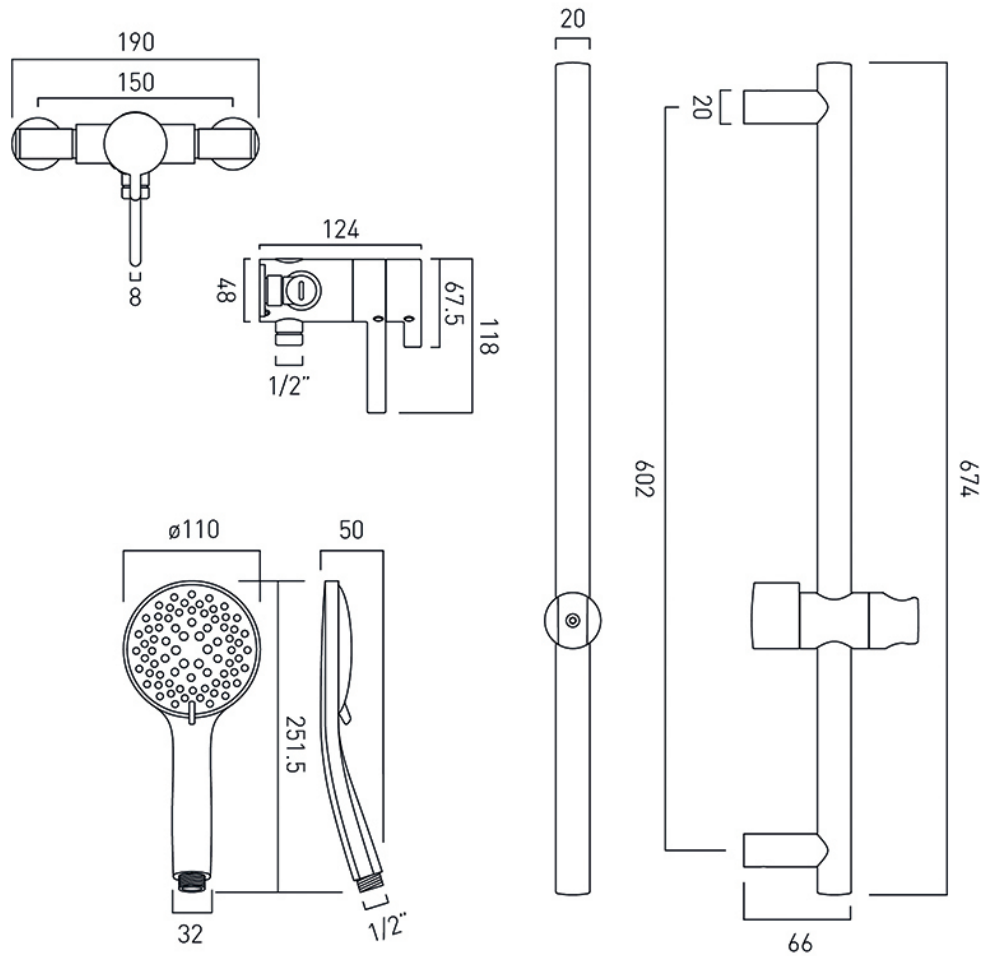

TECHNICAL DRAWING

COLLECTION: CELSIUS

PRODUCT CODE: WG-1760-ATM-CP

tel: 01934 744466
email: sales@vado.com
www.vado.com

where inspiration flows
taps | showering | accessories