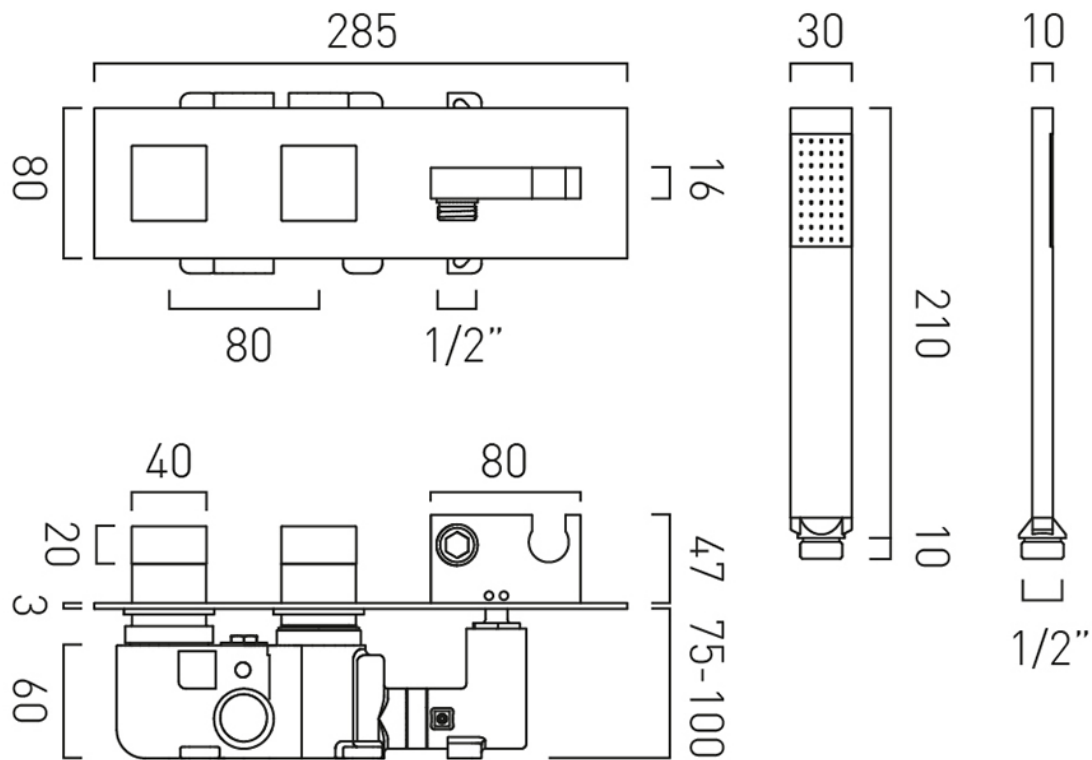

SPECIFICATION SHEET

COLLECTION: NOTION

PRODUCT CODE: TAB-148/2WO-NOT-CP

DESCRIPTION:

Tablet iO Notion with integrated single function square mini kit, 2 outlet 2 handle vertical concealed thermostatic shower valve with all-flow function - 1.0 bar MOP to operate thermostatic cartridge C-704-34S diverter cartridge FL-802-33/2MX 2 x 3/4" female inlets 1 x 3/4" female outlet, 1 x 1/2" male outlet includes 3/4" - 1/2" adaptors supplied with mortar/tile guard min-max wall mount 75-100mm optimum installation depth 87mm minimum operating pressure 0.2 bar LP (shower) 1.0 bar MP (bath)

FINISH:

Chrome

FLOW REGULATOR:

FR-SHOWER/9-C/P

MINIMUM OPERATING PRESSURE:

0.2 bar LP (shower) 1.0 bar MP (bath)

FLOW RATE AT 3.0 BAR FLOW PRESSURE:

outlet 1 24.2 outlet 2 (handset) 14.6 both 29.6 l/min

tel: 01934 744466
email: sales@vado.com
www.vado.com

where inspiration flows
taps | showering | accessories

TECHNICAL DRAWING

COLLECTION: NOTION

PRODUCT CODE: TAB-148/2WO-NOT-CP

tel: 01934 744466
email: sales@vado.com
www.vado.com