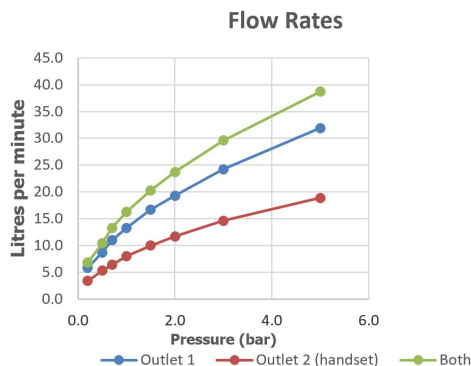

SPECIFICATION SHEET

COLLECTION: NOTION

PRODUCT CODE: TAB-148/2WO-NOT-CP

DESCRIPTION:

Tablet iO Notion with integrated single function square mini kit, 2 outlet 2 handle vertical concealed thermostatic shower valve with all-flow function - 1.0 bar MOP to operate thermostatic cartridge C-704-34S diverter cartridge FL-802-33/2MX 2 x 3/4" female inlets 1 x 3/4" female outlet, 1 x 1/2" male outlet includes 3/4" - 1/2" adaptors supplied with mortar/tile guard min-max wall mount 75-100mm optimum installation depth 87mm minimum operating pressure 0.2 bar LP (shower) 1.0 bar MP (bath)

FINISH:

Chrome

FLOW REGULATOR:

FR-SHOWER/9-C/P

MINIMUM OPERATING PRESSURE:

0.2 bar LP (shower) 1.0 bar MP (bath)

FLOW RATE AT 3.0 BAR FLOW PRESSURE:

outlet 1 24.2 outlet 2 (handset) 14.6 both 29.6 l/min

tel: 01934 744466
email: sales@vado.com
www.vado.com

where inspiration flows
taps | showering | accessories

TECHNICAL DRAWING

COLLECTION: NOTION

PRODUCT CODE: TAB-148/2WO-NOT-CP

tel: 01934 744466
email: sales@vado.com
www.vado.com