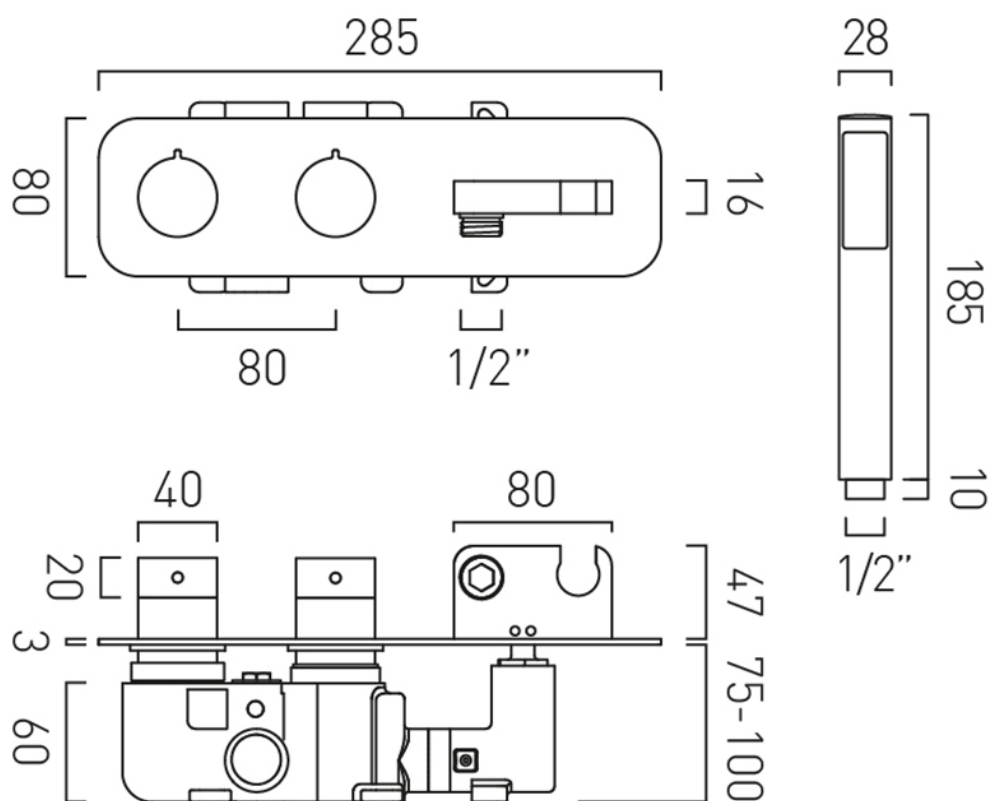

TECHNICAL DRAWING

COLLECTION: ALTITUDE

PRODUCT CODE: TAB-148/2WO-ALT-CP

tel: 01934 744466
email: sales@vado.com
www.vado.com

where inspiration flows
taps | showering | accessories