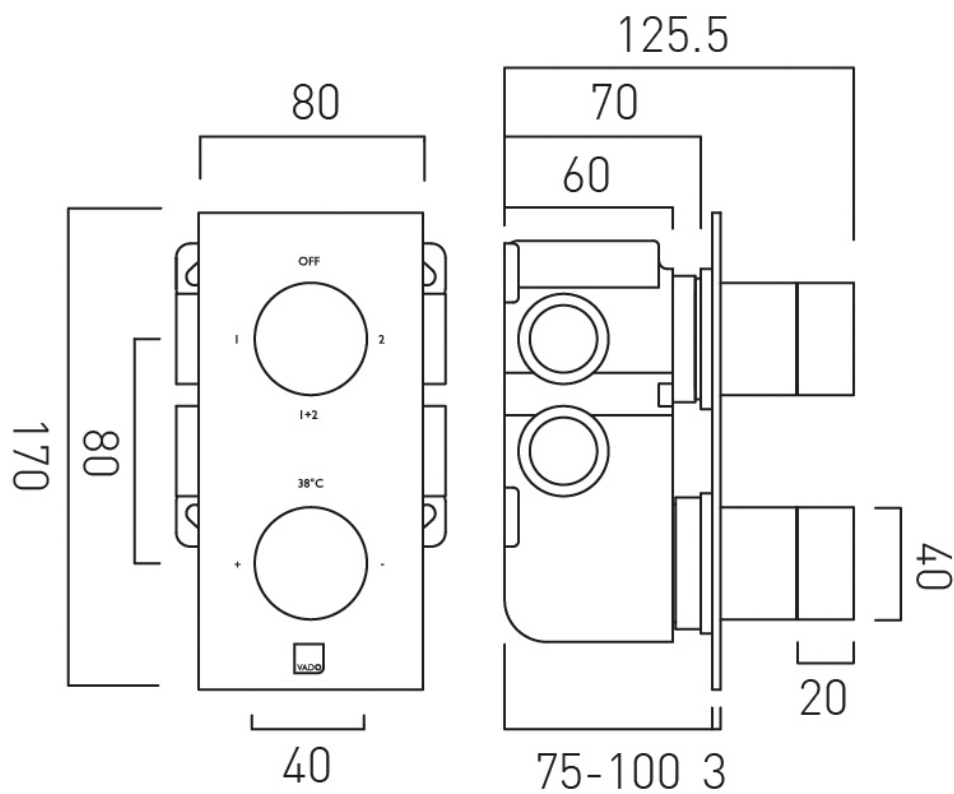

TECHNICAL DRAWING

COLLECTION: KNURLED ACCENTS

PRODUCT CODE: TAB-148/2-CPK

tel: 01934 744466
email: sales@vado.com
www.vado.com

where inspiration flows
taps | showering | accessories